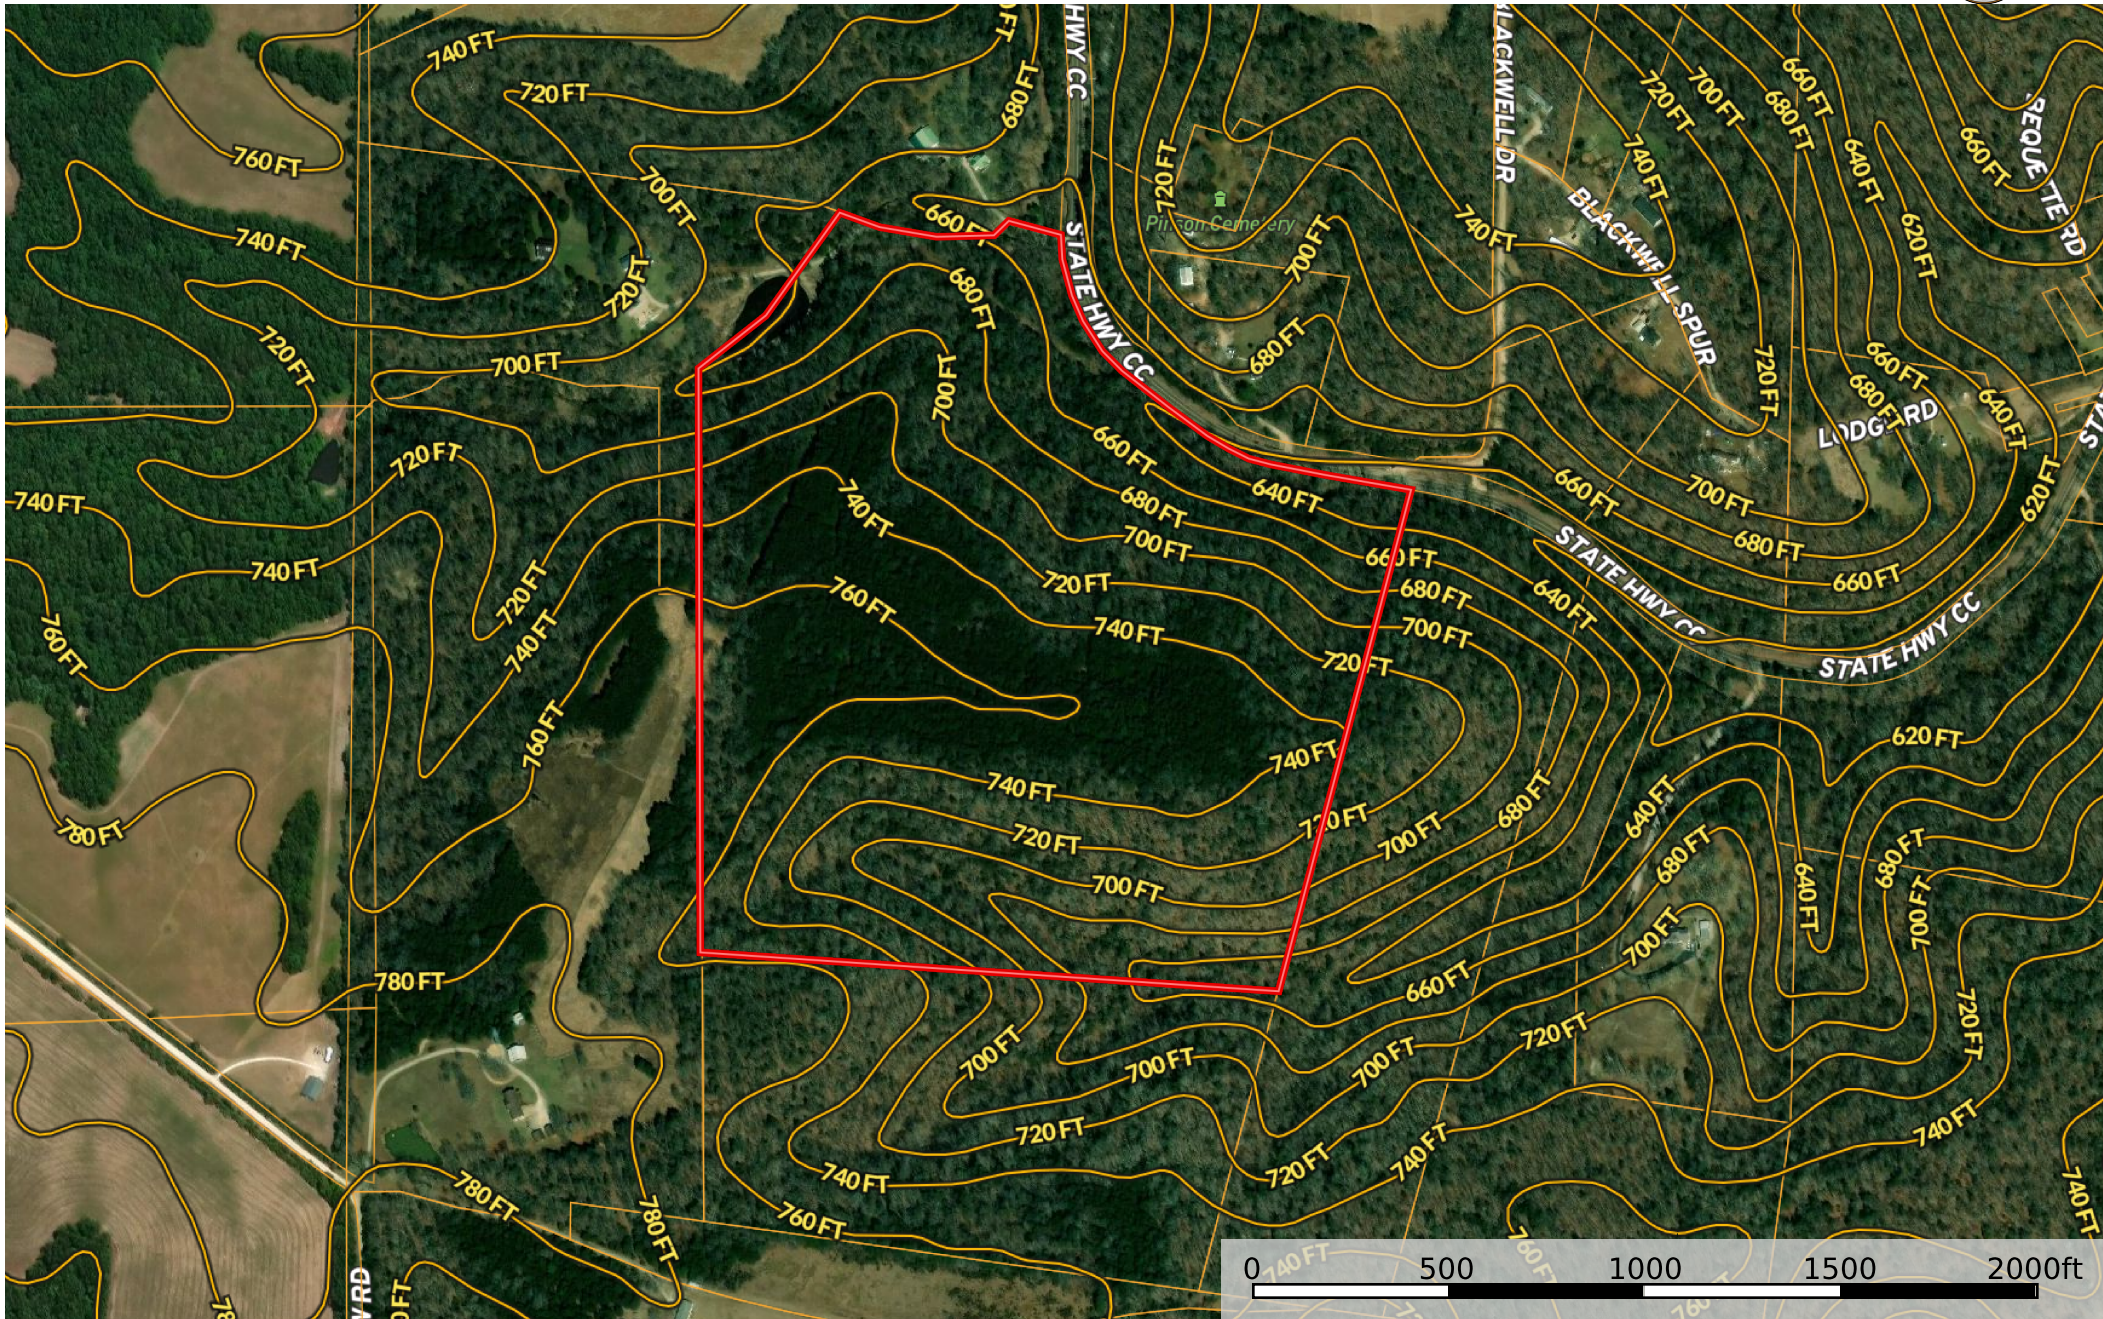

Blackwell 62 +/-
St. Francois County, Missouri, 62 AC +/-

 Boundary