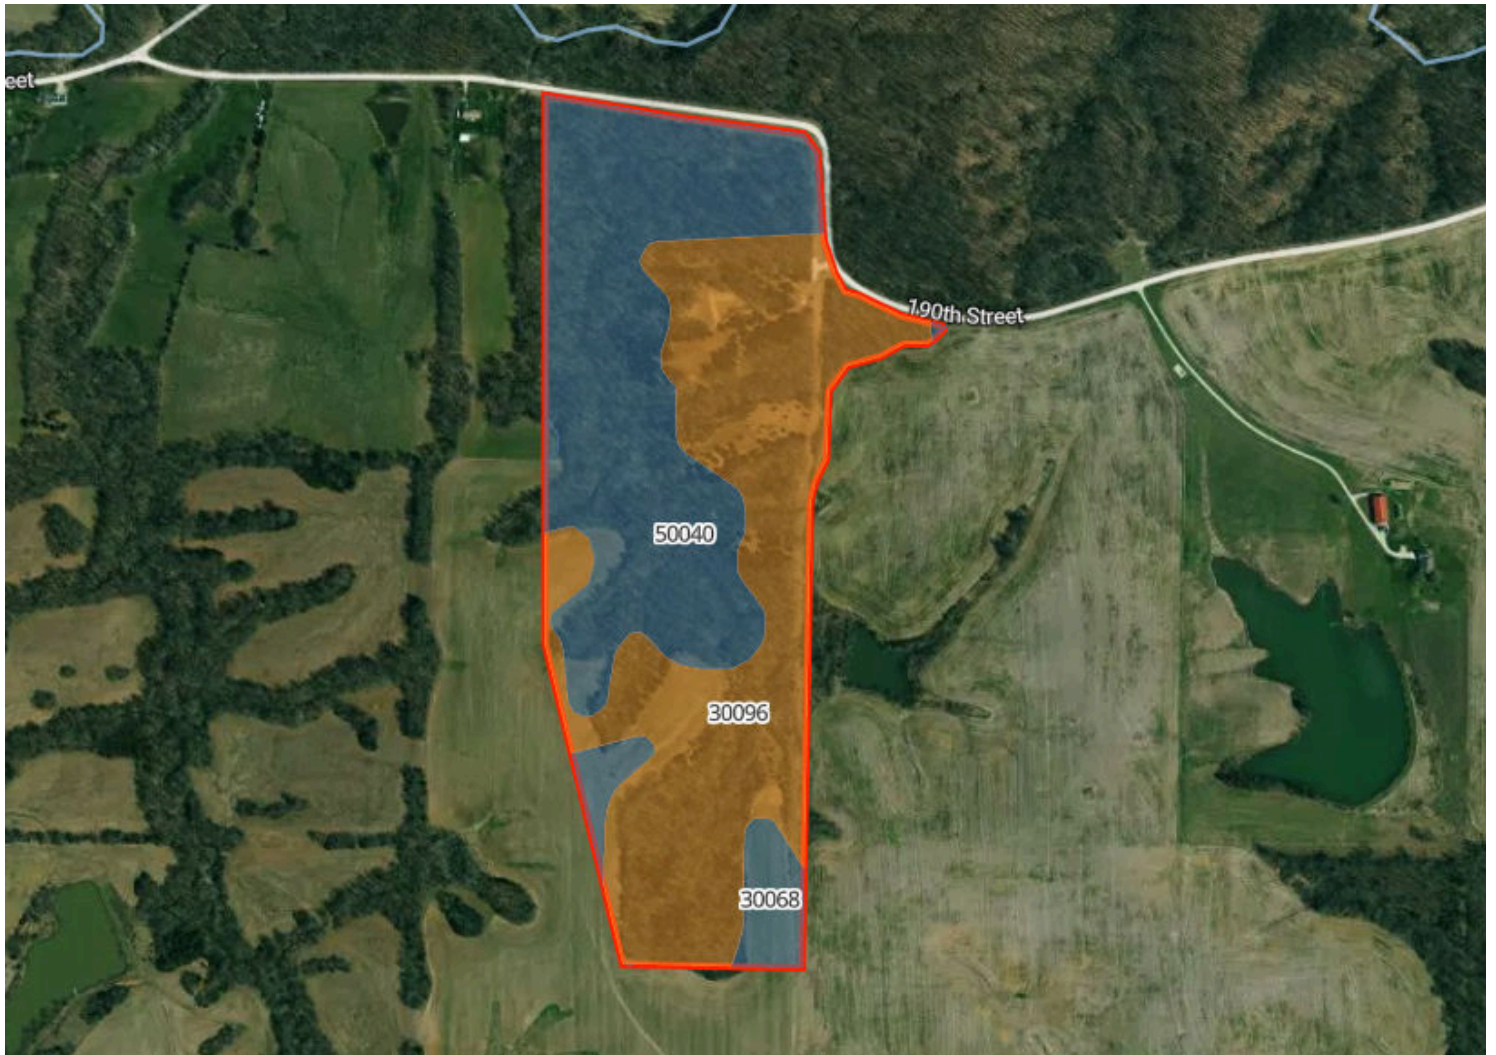

61.6 Acres

Elite Land & Auction Co

Property Overview

61.6 Acres, 1 Boundary

Property Overview

Lewis County, MO

61.6 Acres, Boundary 1 of 1

Lewis County, MO
Township: 062N

Locations
34 62N 9W

Acres
61.64

Soils

61.6 Acres, 1 Boundary

62/100 NCCPI

	Code	Soil Description	% of Selection	Acres	Non-IRR Class	IRR Class	NCCPI
●	30096	Keswick clay loam, Audrain-Shelby plain, 9 to 14 percent slopes,...	50.2%	30.9	4e	--	57.2
●	50040	Lindley loam, 14 to 20 percent slopes, eroded	43.9%	27	6e	--	65.6
●	30068	Gorin silt loam, 5 to 9 percent slopes, eroded	5.9%	3.7	3e	--	76.2

Elevation

61.6 Acres, 1 Boundary

636.6 feet

724.6 feet

Source: USGS 3 Meter Dem

Interval: 10 feet

Range: 87.9 feet

Min: 636.6 feet

Max: 724.6 feet

Slope: 6.6%

Min: 0%

Max: 29%

Historical Imagery

61.6 Acres, 1 Boundary

2024

2022