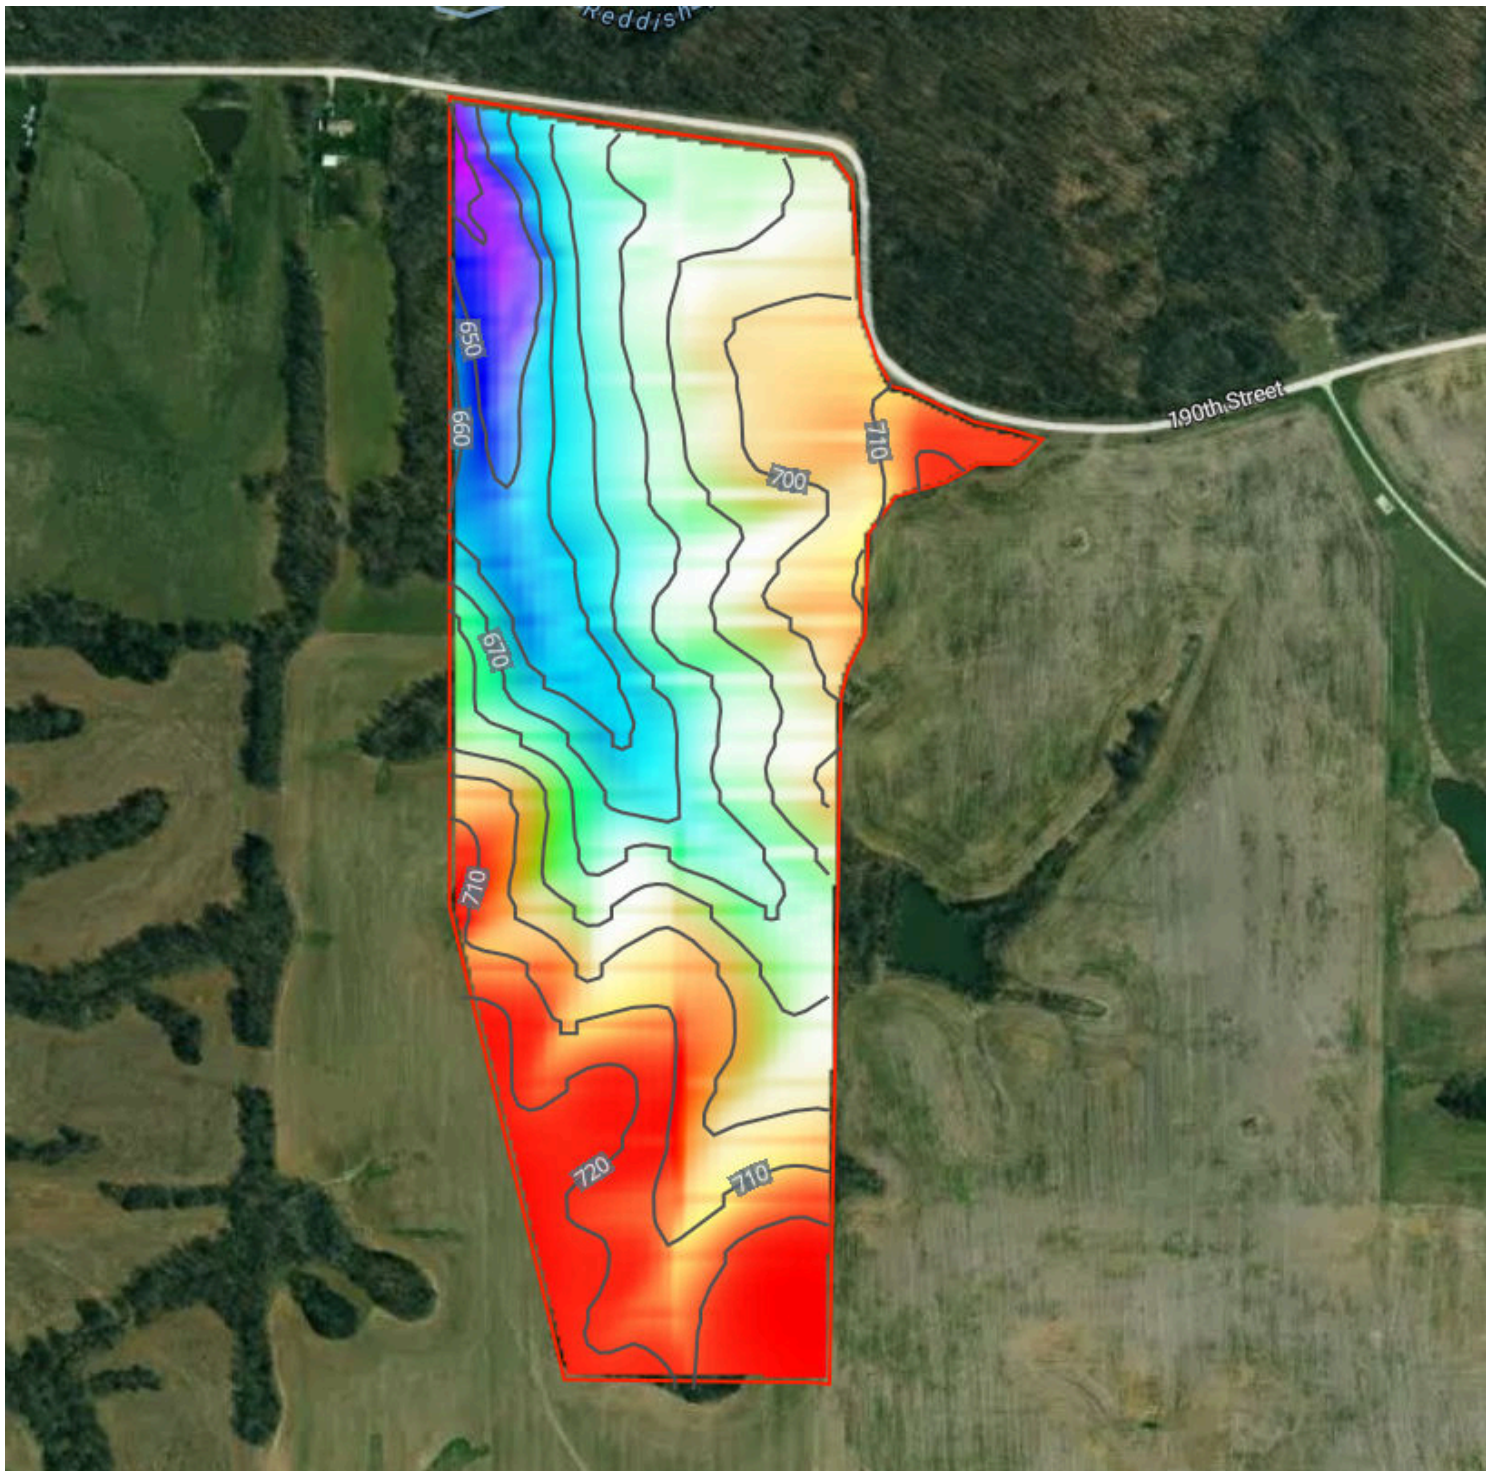

61.6 Acres

Elite Land & Auction Co

Property Overview

61.6 Acres, 1 Boundary

Property Overview

Lewis County, MO

61.6 Acres, Boundary 1 of 1

Lewis County, MO
Township: 062N

Locations
34 62N 9W

Acres
61.64

Soils

61.6 Acres, 1 Boundary

62/100 NCCPI

	Code	Soil Description	% of Selection	Acres	Non-IRR Class	IRR Class	NCCPI
●	30096	Keswick clay loam, Audrain-Shelby plain, 9 to 14 percent slopes,...	50.2%	30.9	4e	--	57.2
●	50040	Lindley loam, 14 to 20 percent slopes, eroded	43.9%	27	6e	--	65.6
●	30068	Gorin silt loam, 5 to 9 percent slopes, eroded	5.9%	3.7	3e	--	76.2

Elevation

61.6 Acres, 1 Boundary

636.6 feet

724.6 feet

Source: USGS 3 Meter Dem

Interval: 10 feet

Range: 87.9 feet

Min: 636.6 feet

Max: 724.6 feet

Slope: 6.6%

Min: 0%

Max: 29%

Historical Imagery

61.6 Acres, 1 Boundary

2024

2022