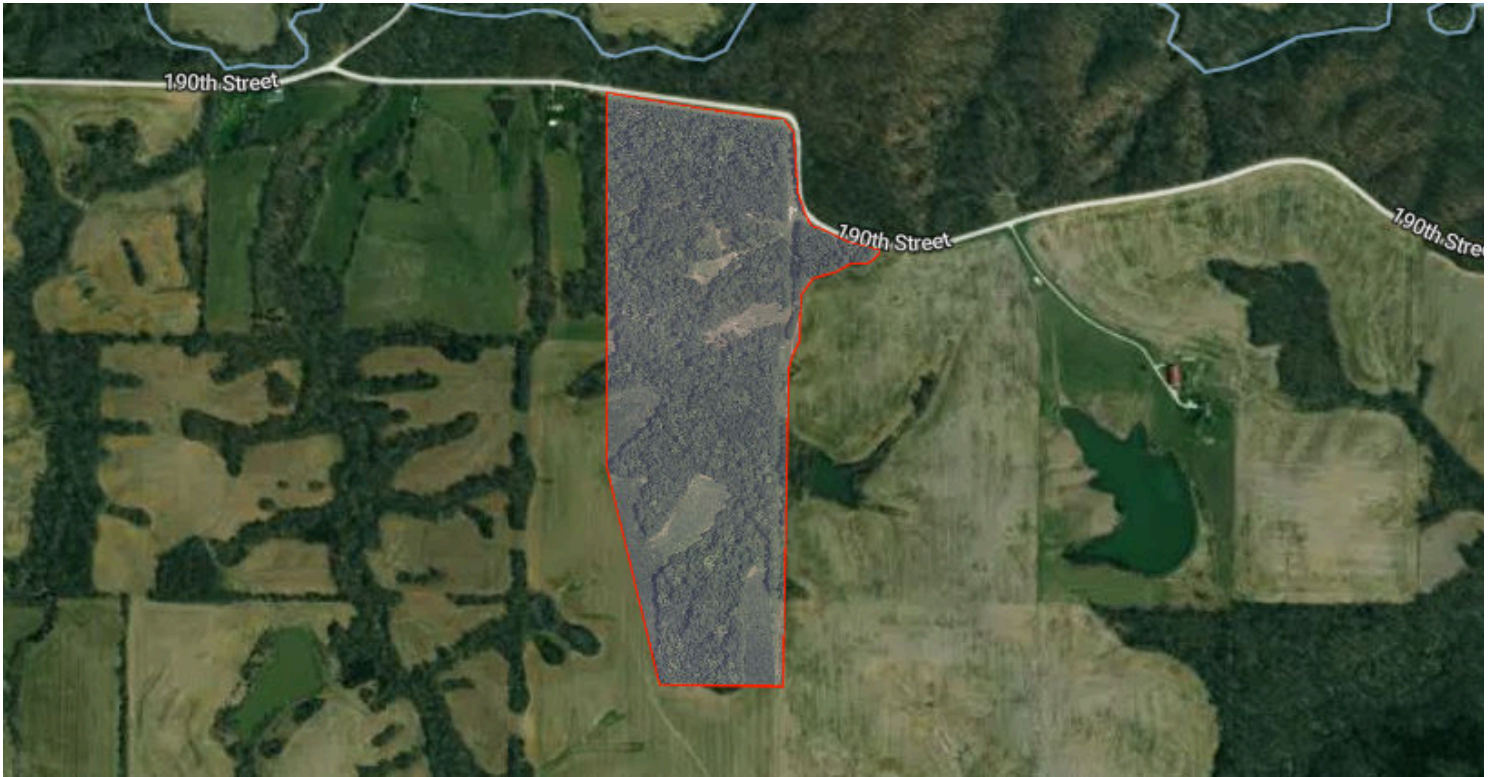

61.6 Acres

Elite Land & Auction Co

Property Overview

61.6 Acres, 1 Boundary

Property Overview

Lewis County, MO

61.6 Acres, Boundary 1 of 1

Lewis County, MO
Township: 062N

Locations
34 62N 9W

Acres
61.64

Soils

61.6 Acres, 1 Boundary

62/100 NCCPI

	Code	Soil Description	% of Selection	Acres	Non-IRR Class	IRR Class	NCCPI
●	30096	Keswick clay loam, Audrain-Shelby plain, 9 to 14 percent slopes,...	50.2%	30.9	4e	--	57.2
●	50040	Lindley loam, 14 to 20 percent slopes, eroded	43.9%	27	6e	--	65.6
●	30068	Gorin silt loam, 5 to 9 percent slopes, eroded	5.9%	3.7	3e	--	76.2

Elevation

61.6 Acres, 1 Boundary

636.6 feet

724.6 feet

Source: USGS 3 Meter Dem

Interval: 10 feet

Range: 87.9 feet

Min: 636.6 feet

Max: 724.6 feet

Slope: 6.6%

Min: 0%

Max: 29%

Historical Imagery

61.6 Acres, 1 Boundary

2024

2022