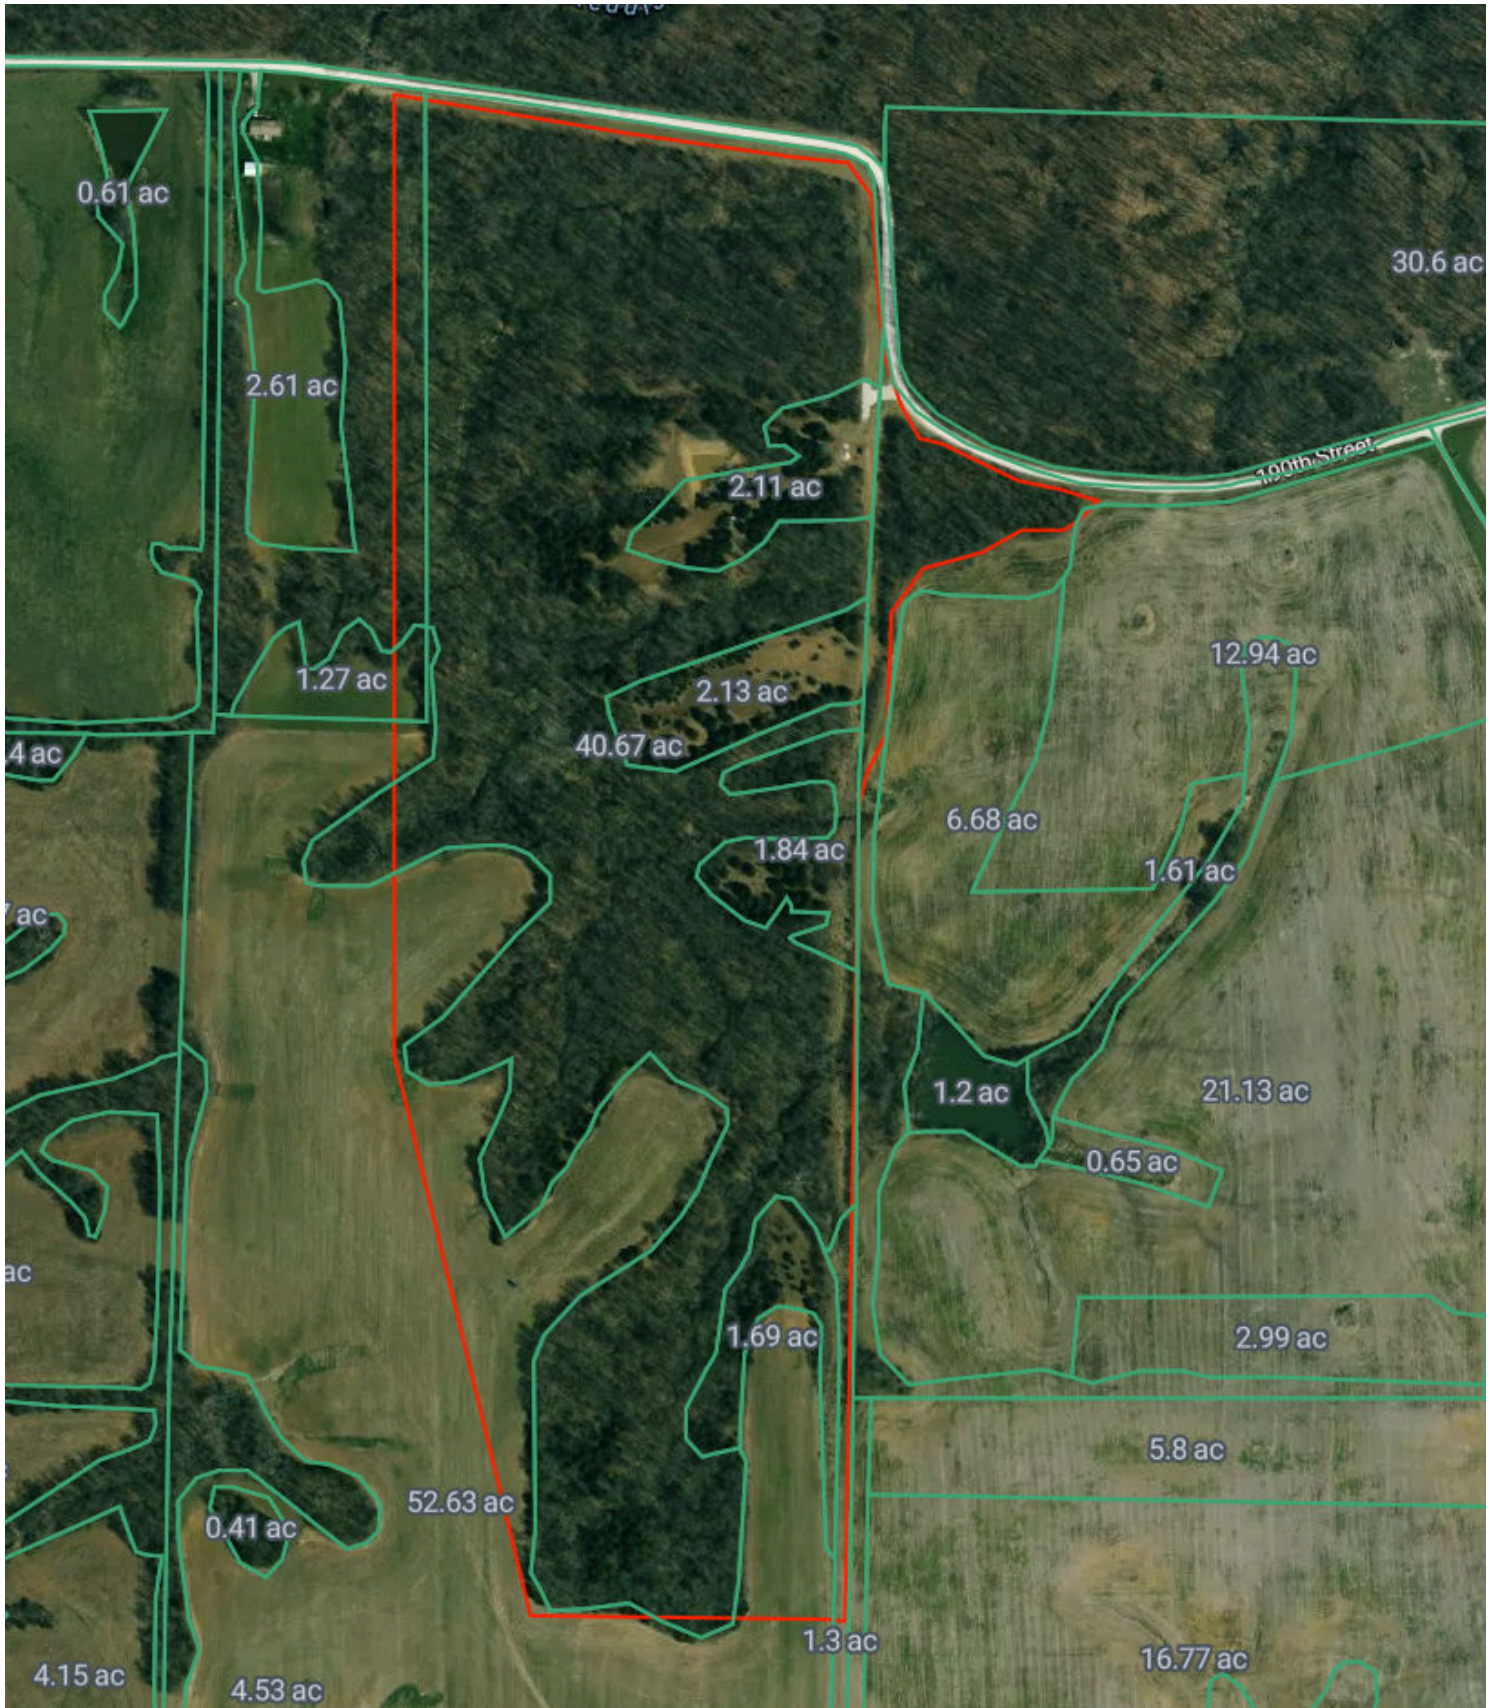

61.6 Acres

Elite Land & Auction Co

Property Overview

61.6 Acres, 1 Boundary

Property Overview

Lewis County, MO

61.6 Acres, Boundary 1 of 1

Lewis County, MO
Township: 062N

Locations
34 62N 9W

Acres
61.64

Soils

61.6 Acres, 1 Boundary

62/100 NCCPI

	Code	Soil Description	% of Selection	Acres	Non-IRR Class	IRR Class	NCCPI
●	30096	Keswick clay loam, Audrain-Shelby plain, 9 to 14 percent slopes,...	50.2%	30.9	4e	--	57.2
●	50040	Lindley loam, 14 to 20 percent slopes, eroded	43.9%	27	6e	--	65.6
●	30068	Gorin silt loam, 5 to 9 percent slopes, eroded	5.9%	3.7	3e	--	76.2

Elevation

61.6 Acres, 1 Boundary

636.6 feet

724.6 feet

Source: USGS 3 Meter Dem

Interval: 10 feet

Range: 87.9 feet

Min: 636.6 feet

Max: 724.6 feet

Slope: 6.6%

Min: 0%

Max: 29%

Historical Imagery

61.6 Acres, 1 Boundary

2024

2022