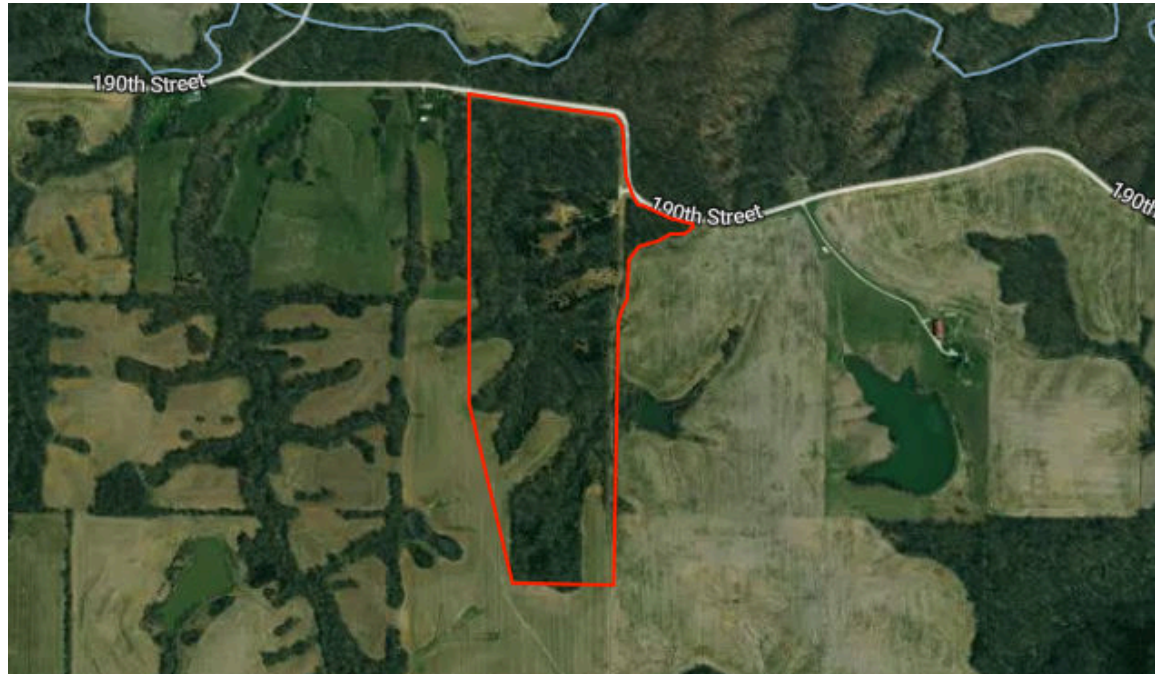

61.6 Acres

Elite Land & Auction Co

Property Overview

61.6 Acres, 1 Boundary

Property Overview

Lewis County, MO

61.6 Acres, Boundary 1 of 1

Lewis County, MO
Township: 062N

Locations
34 62N 9W

Acres
61.64

Soils

61.6 Acres, 1 Boundary

62/100 NCCPI

	Code	Soil Description	% of Selection	Acres	Non-IRR Class	IRR Class	NCCPI
●	30096	Keswick clay loam, Audrain-Shelby plain, 9 to 14 percent slopes,...	50.2%	30.9	4e	--	57.2
●	50040	Lindley loam, 14 to 20 percent slopes, eroded	43.9%	27	6e	--	65.6
●	30068	Gorin silt loam, 5 to 9 percent slopes, eroded	5.9%	3.7	3e	--	76.2

Elevation

61.6 Acres, 1 Boundary

636.6 feet

724.6 feet

Source: USGS 3 Meter Dem

Interval: 10 feet

Range: 87.9 feet

Min: 636.6 feet

Max: 724.6 feet

Slope: 6.6%

Min: 0%

Max: 29%

Historical Imagery

61.6 Acres, 1 Boundary

2024

2022