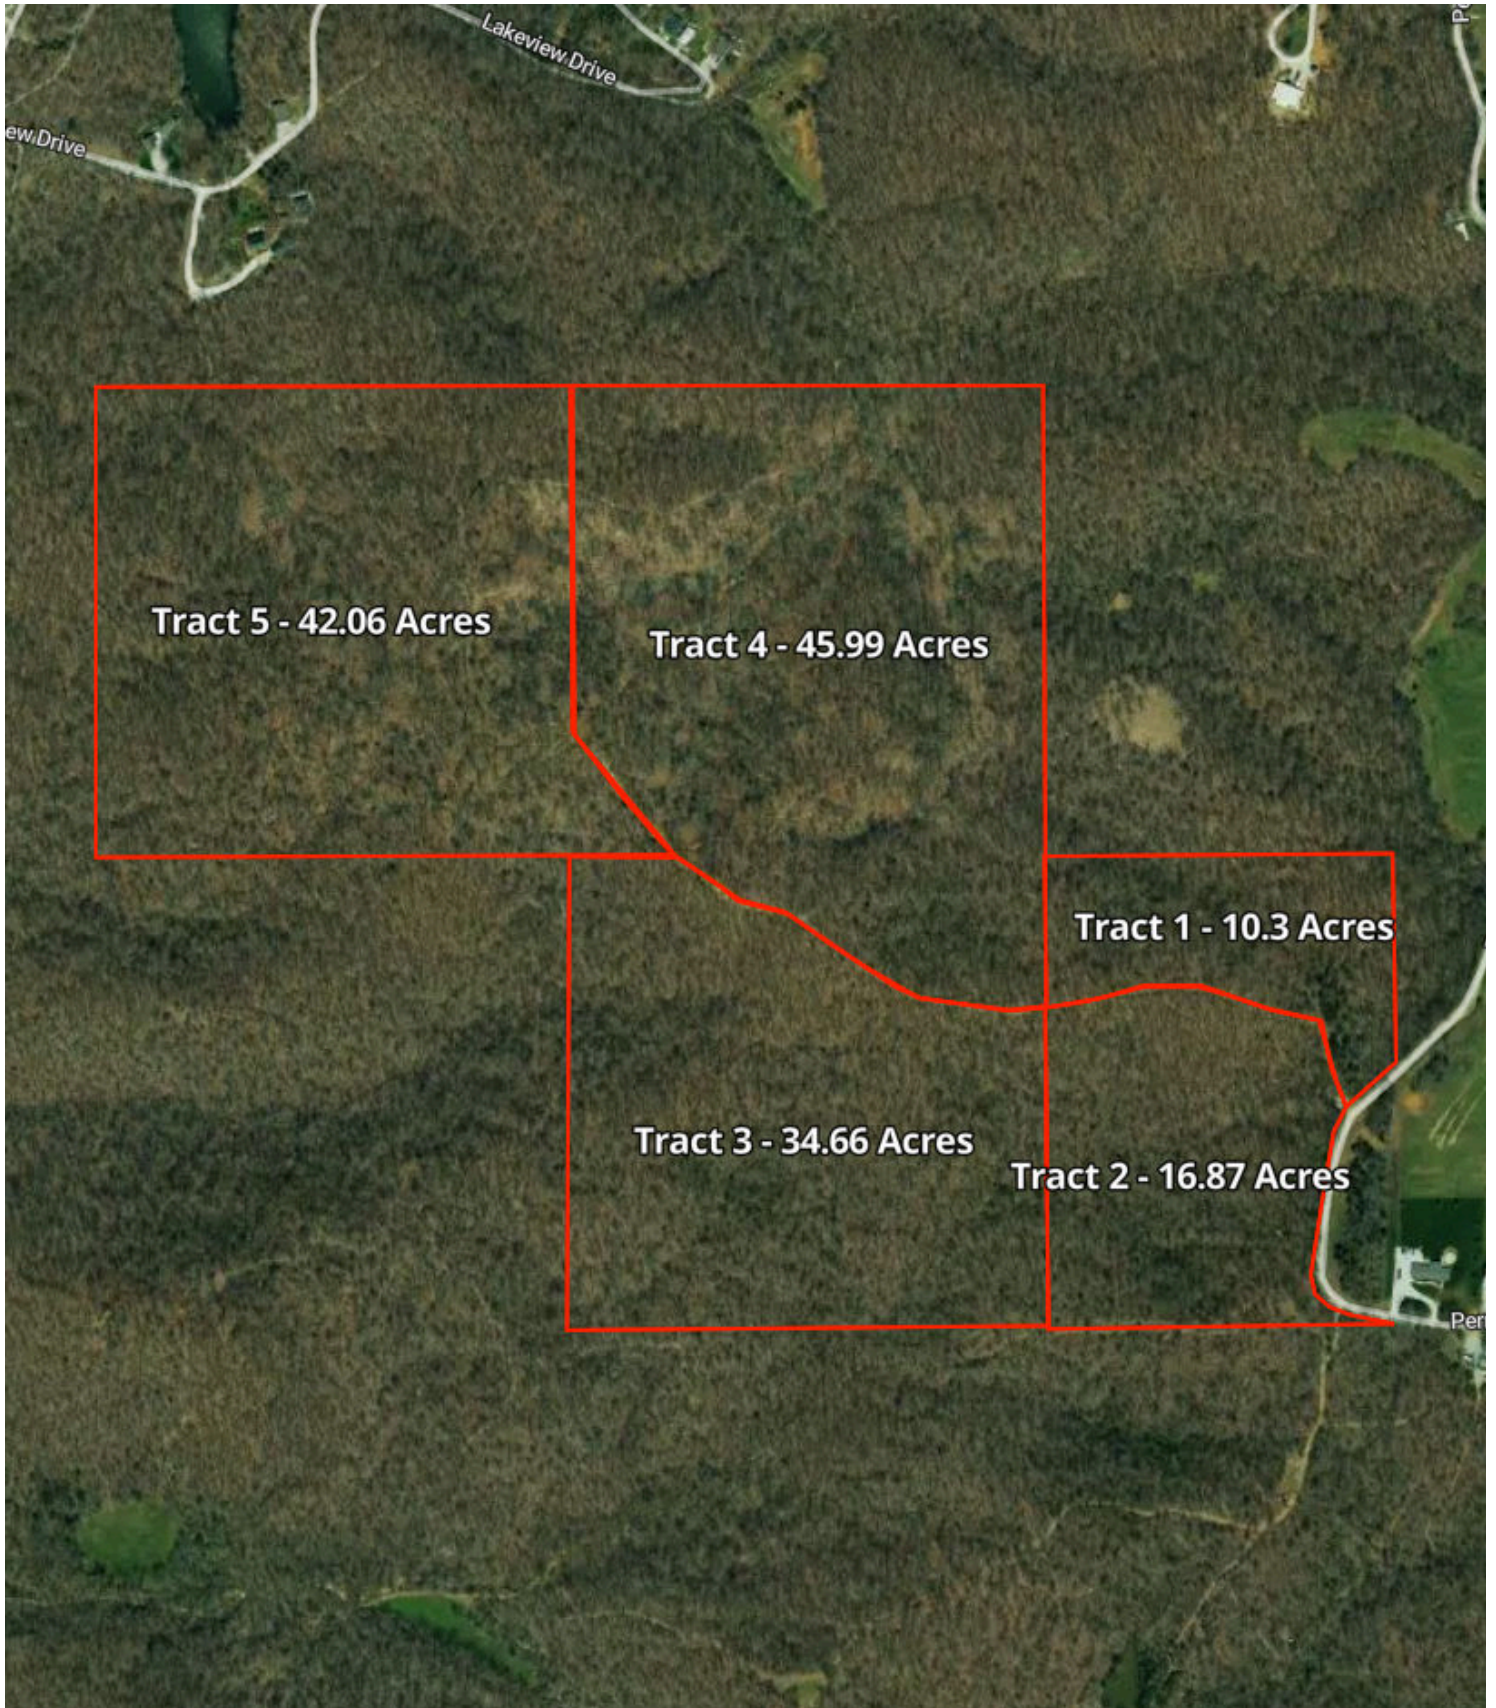

Property Overview

299.8 Acres, 10 Boundaries