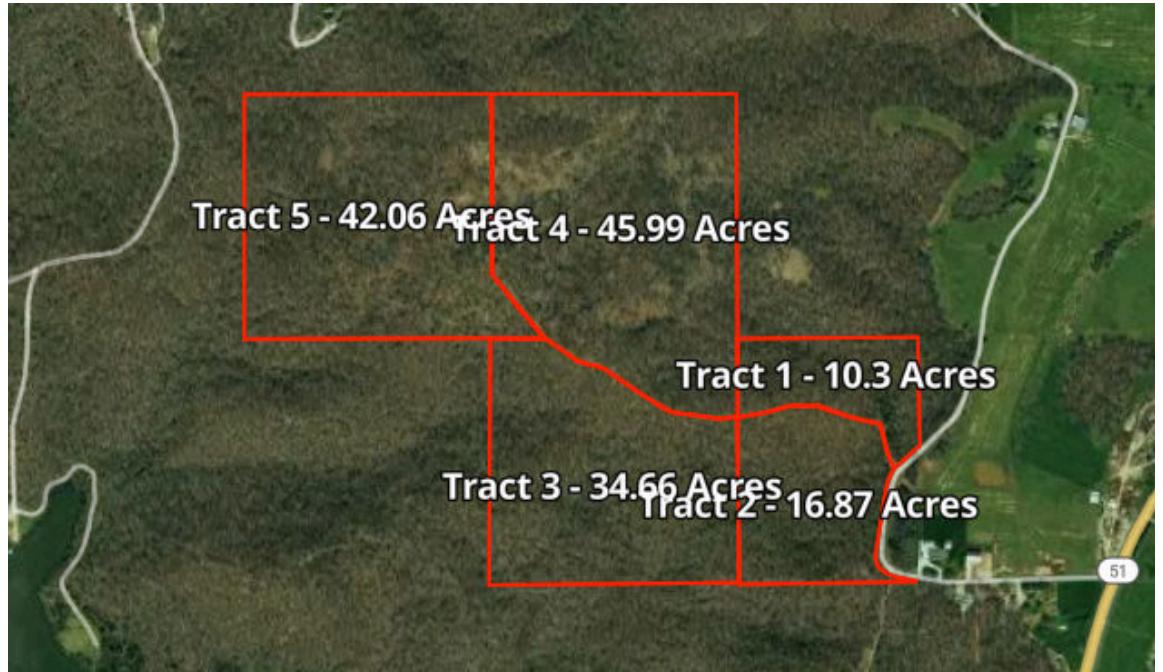

299.8 Acres