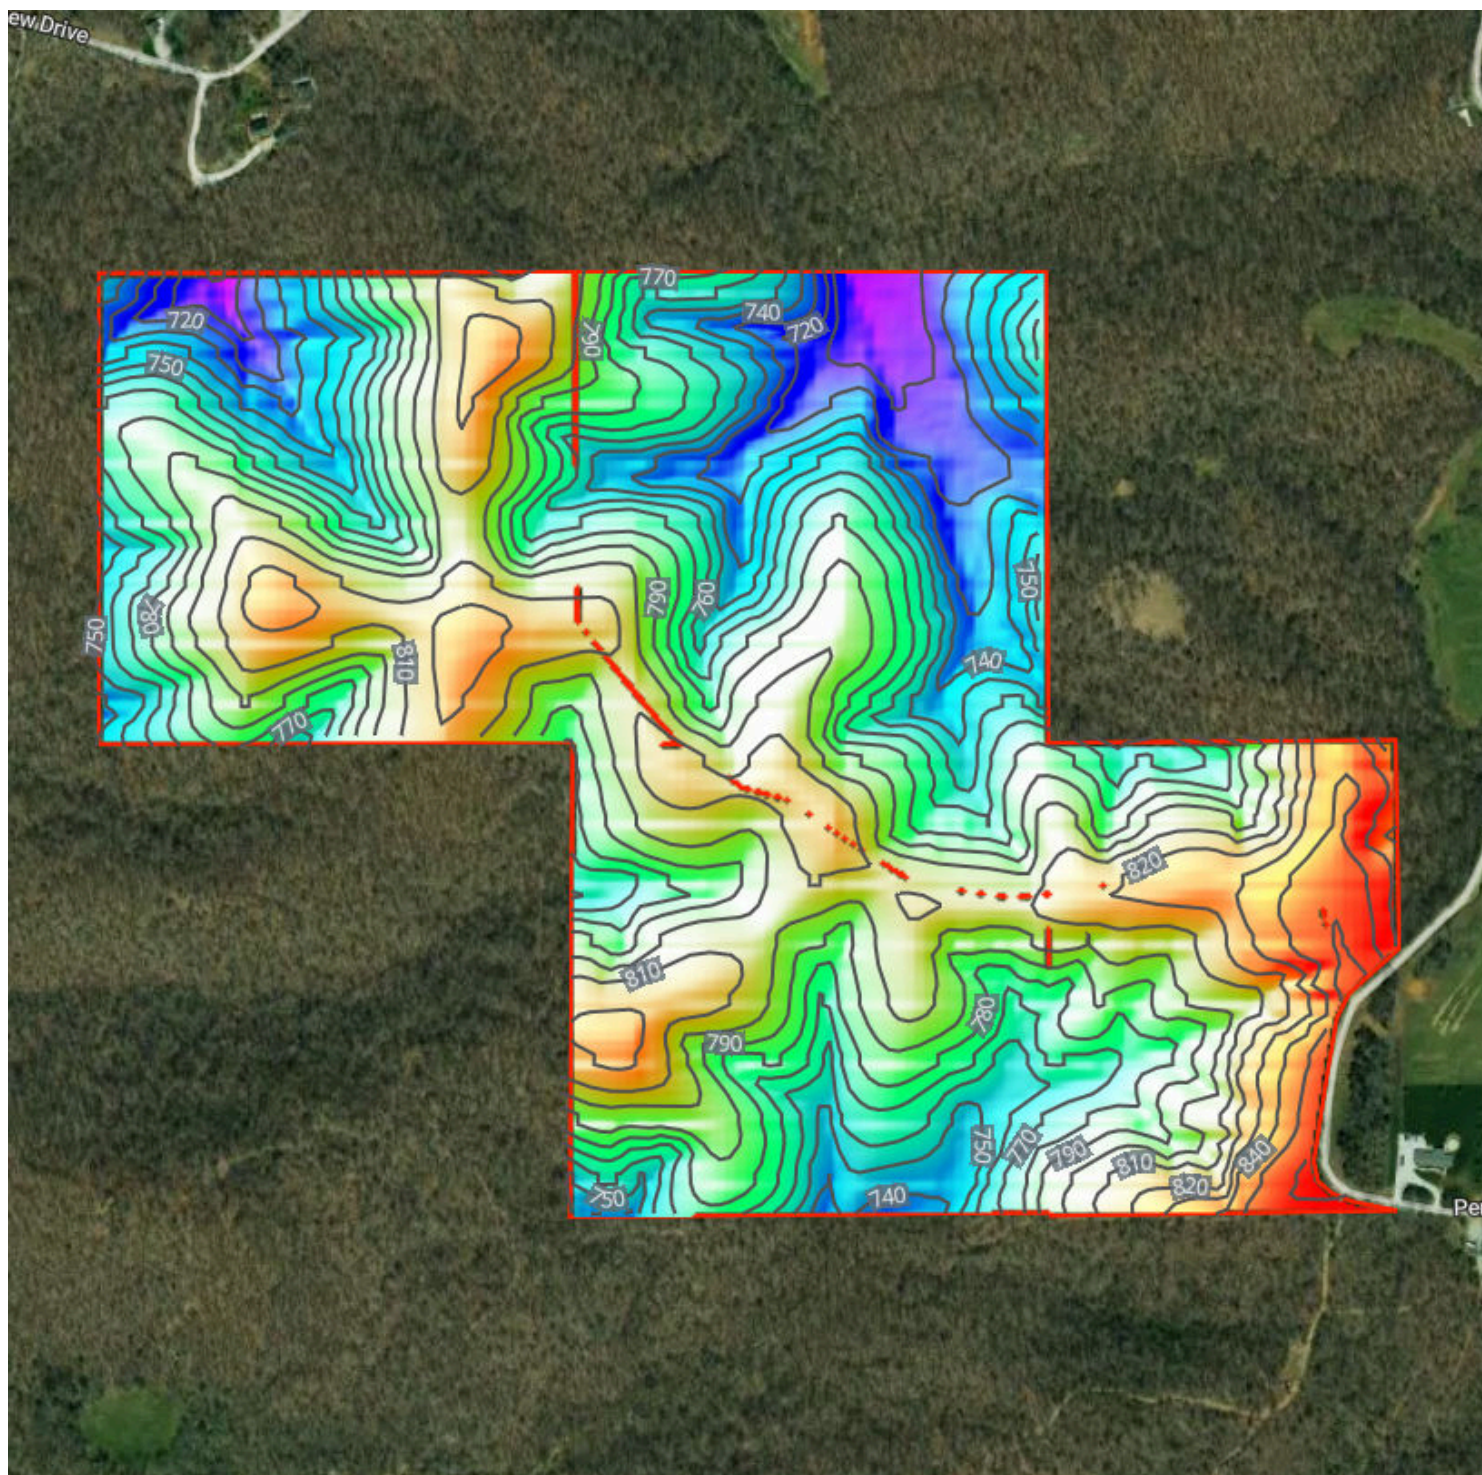

Locations
24 34N 9E

Acres
42.06

Property Overview

Perry County, MO

10.3 Acres, Boundary 6 of 10

Perry County, MO
Township: 034N

Locations
19 34N 10E

Acres
10.30

Locations
24 34N 9E

Acres
45.99

Property Overview

Perry County, MO

42.1 Acres, Boundary 10 of 10

Perry County, MO
Township: 034N

Locations
24 34N 9E

Acres
42.06

Elevation

299.8 Acres, 10 Boundaries

697.8 feet

863.2 feet

Source: USGS 3 Meter Dem

Interval: 10 feet

Range: 165.3 feet

Min: 697.8 feet

Max: 863.2 feet

Slope: 14.5%

Min: 0.2%

Max: 44.4%

Historical Imagery

299.8 Acres, 10 Boundaries

2024

2022