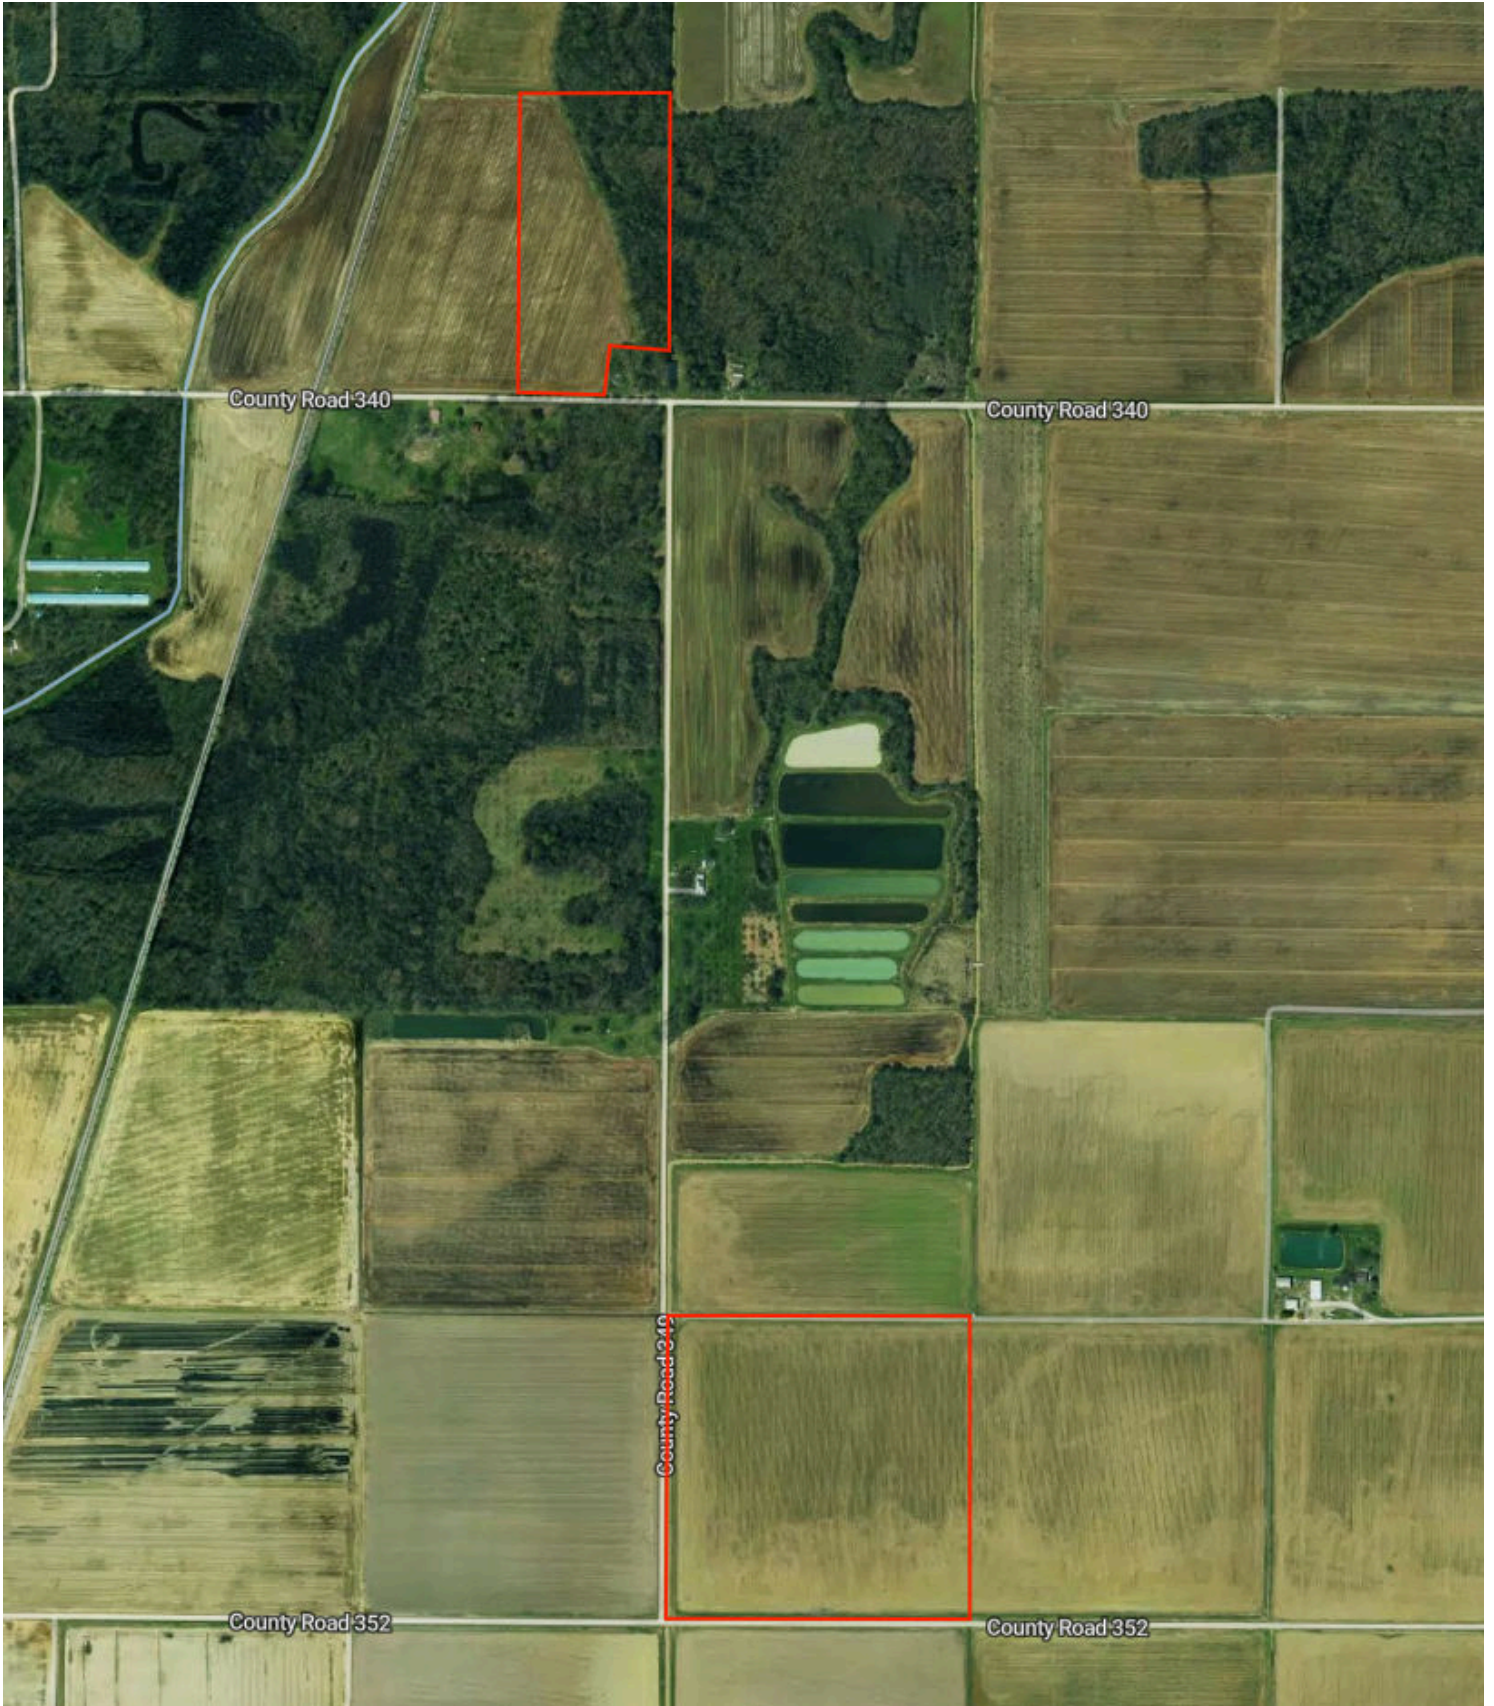

# Property Overview

58.2 Acres, 2 Boundaries

# Property Overview

Butler County, MO

39.8 Acres, Boundary 1 of 2

Butler County, MO  
Township: 023N

Locations  
25 23N 5E

Acres  
39.82

# Property Overview

Butler County, MO

18.4 Acres, Boundary 2 of 2

Butler County, MO  
Township: 023N

Locations  
23 23N 5E

Acres  
18.41

# Historical Imagery

58.2 Acres, 2 Boundaries

2022

2020