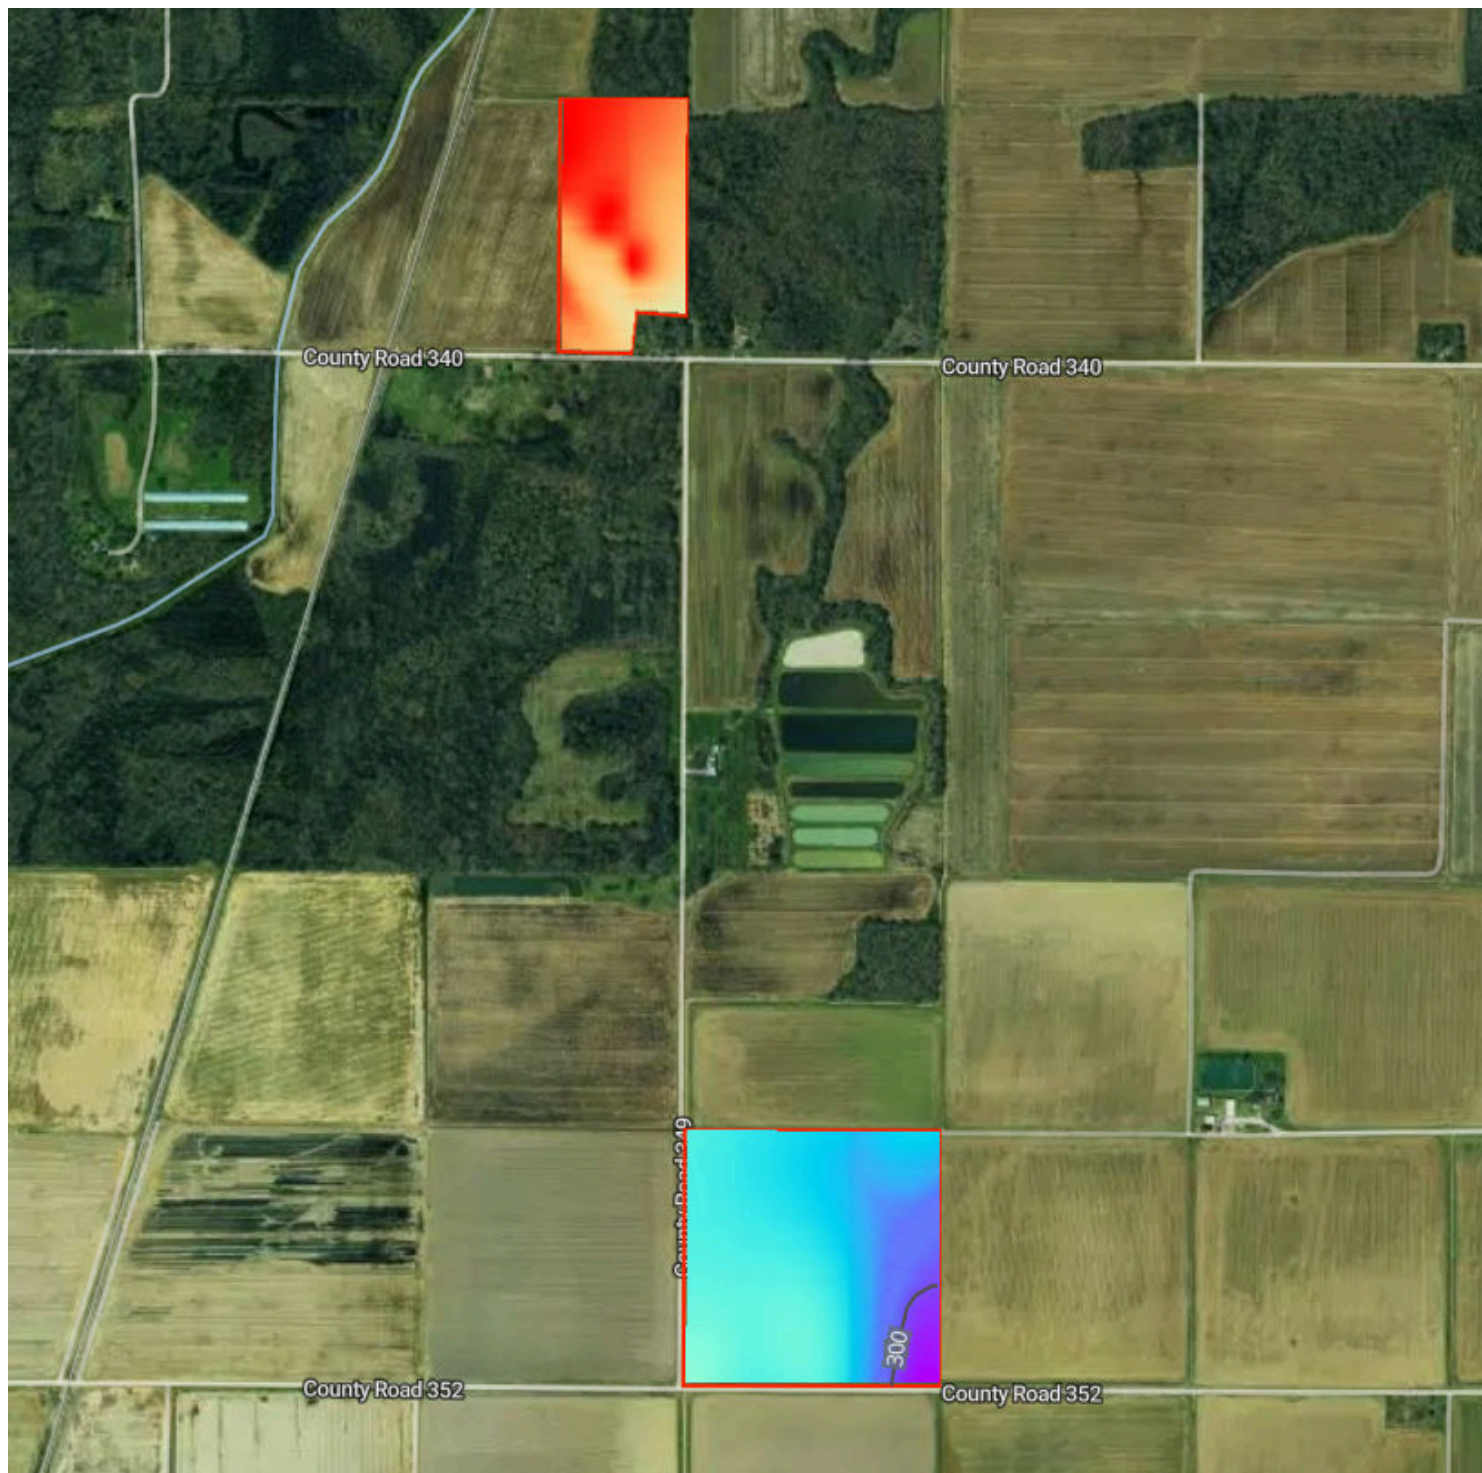

# Property Overview

Butler County, MO

18.4 Acres, Boundary 2 of 2

Butler County, MO  
Township: 023N

Locations  
23 23N 5E

Acres  
18.41

# Soils

58.2 Acres, 2 Boundaries

**55.5**/100 NCCPI

	Code	Soil Description	% of Selection	Acres	Non-IRR Class	IRR Class	NCCPI
●	86001	Calhoun silt loam, 0 to 1 percent slopes, occasionally flooded	90.4%	52.6	4w	--	59.2
●	86113	Wiville fine sand, leveled, 0 to 1 percent slopes, occasionally...	9.6%	5.6	4w	--	20.4

# Elevation

58.2 Acres, 2 Boundaries

Source: USGS 3 Meter Dem	Interval: 10 feet	Range: 10.9 feet	Min: 299.2 feet	Max: 310.2 feet
		Slope: 0.4%	Min: 0%	Max: 2.2%

# Historical Imagery

58.2 Acres, 2 Boundaries

2022

2020