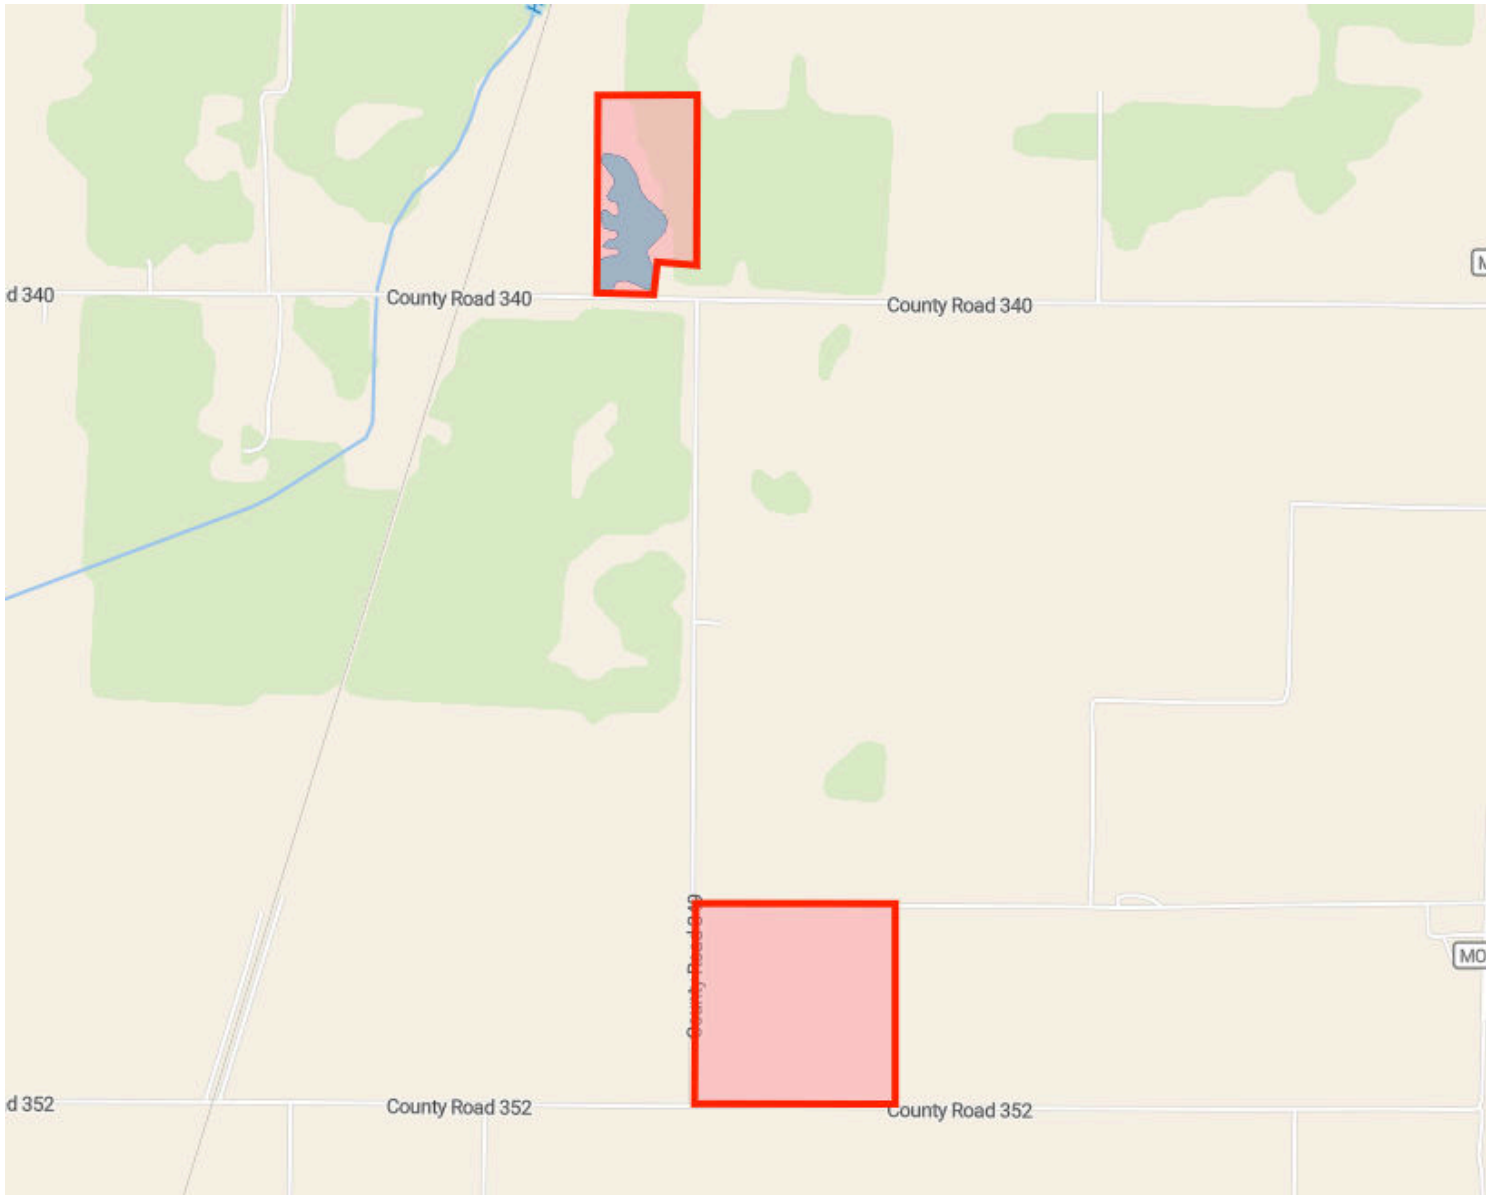

Soils

58.2 Acres, 2 Boundaries

55.5/100 NCCPI

	Code	Soil Description	% of Selection	Acres	Non-IRR Class	IRR Class	NCCPI
●	86001	Calhoun silt loam, 0 to 1 percent slopes, occasionally flooded	90.4%	52.6	4w	--	59.2
●	86113	Wiville fine sand, leveled, 0 to 1 percent slopes, occasionally...	9.6%	5.6	4w	--	20.4