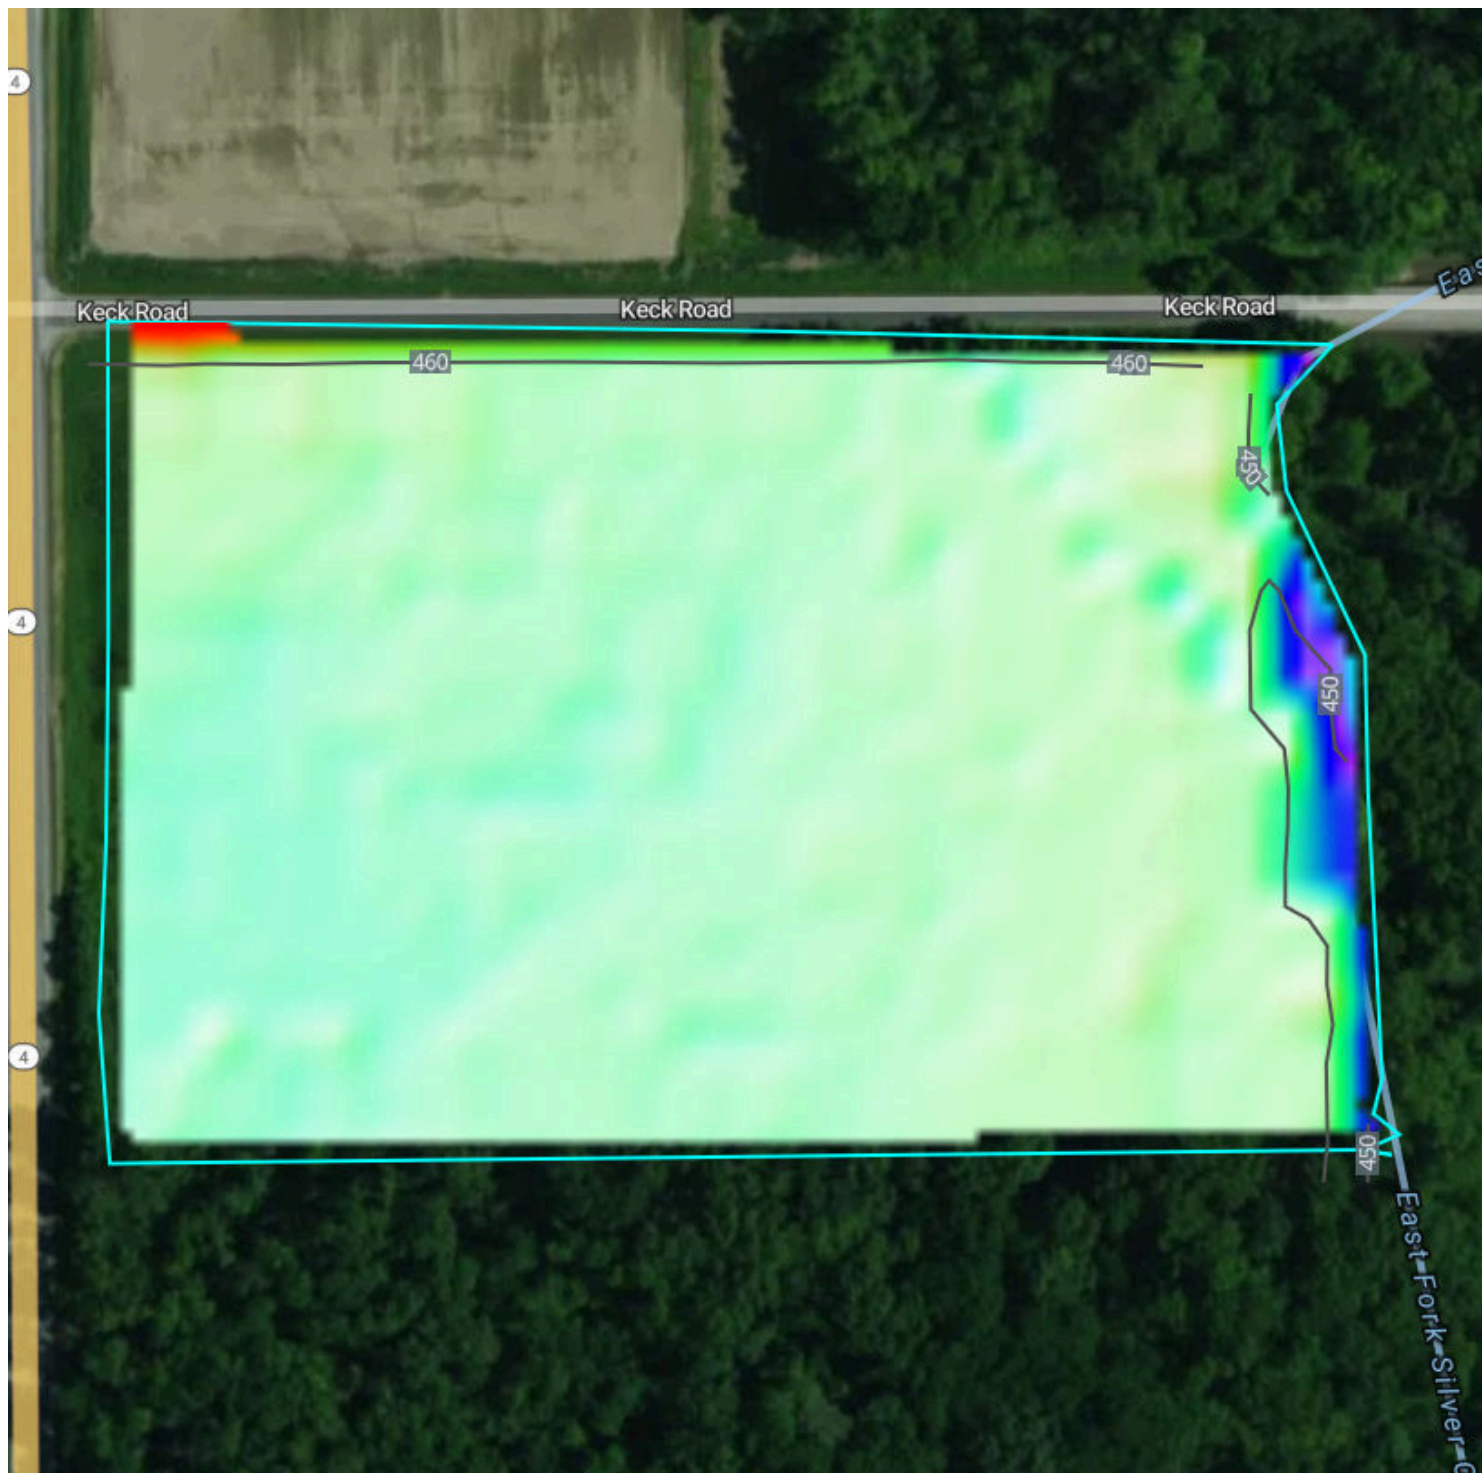

12.5 Acres

Elite Land and Auction

Overview

12.5 Acres, 1 Boundary

Overview

Madison County, IL

11.6 Acres, Boundary 1 of 1

Madison County, IL
Township: 003N

Locations
08 3N 6W

Acres
11.60

Soils

12.5 Acres, 1 Boundary

 **55.4**/100 NCCPI

 **105**/147 PI

Code	Soil Description	% of Selection	Acres	Non-IRR Class	IRR Class	State Score (PI)	NCCPI
● 333...	Birds silt loam, 0 to 2 percent slopes, frequently flooded	100.0%	11.6	3w	--	105	55.4

Elevation

12.5 Acres, 1 Boundary

Source: USGS 3 Meter Dem	Interval: 10 feet	Range: 17 feet	Min: 444.9 feet	Max: 461.8 feet
		Slope: 1.8%	Min: 0%	Max: 18.7%

Historical Imagery

12.5 Acres, 1 Boundary

2023

2021