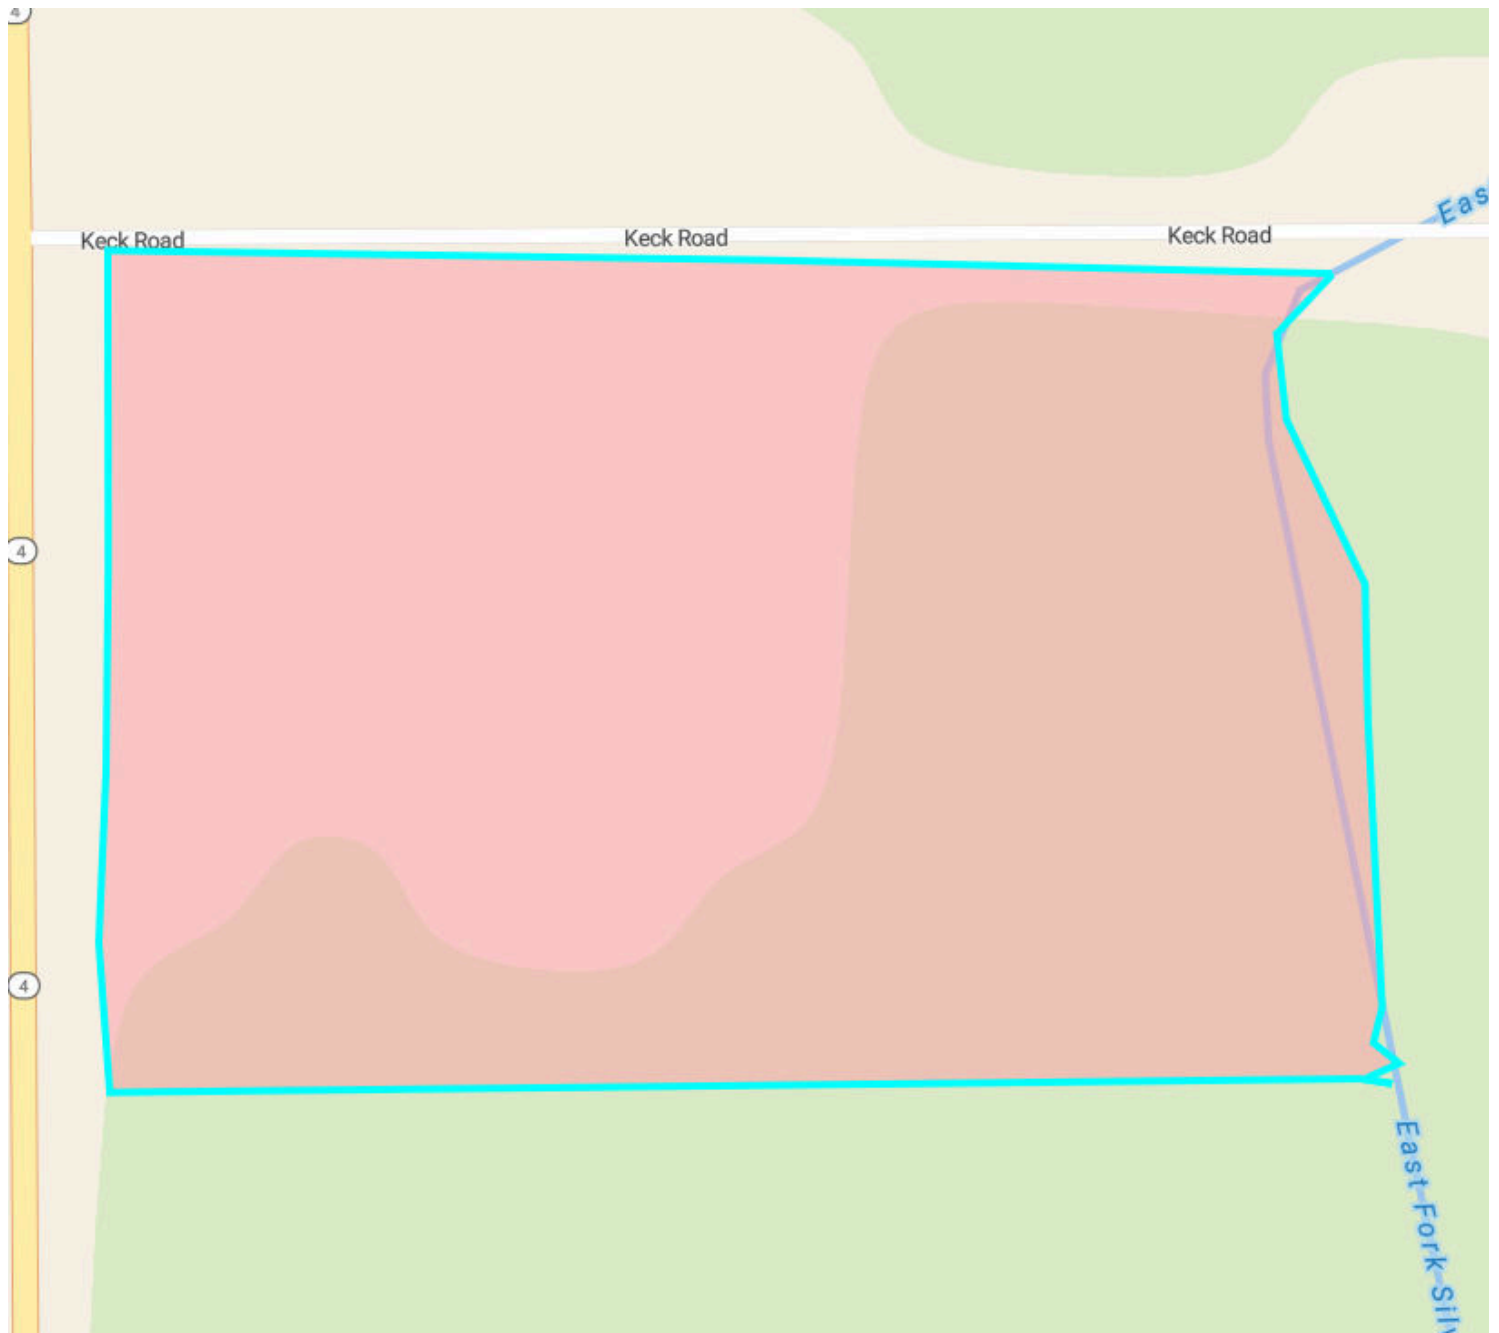

12.5 Acres

Elite Land and Auction

Overview

12.5 Acres, 1 Boundary

Overview

Madison County, IL

11.6 Acres, Boundary 1 of 1

Madison County, IL
Township: 003N

Locations
08 3N 6W

Acres
11.60

Soils

12.5 Acres, 1 Boundary

 **55.4**/100 NCCPI

 **105**/147 PI

Code	Soil Description	% of Selection	Acres	Non-IRR Class	IRR Class	State Score (PI)	NCCPI
● 333...	Birds silt loam, 0 to 2 percent slopes, frequently flooded	100.0%	11.6	3w	--	105	55.4

Elevation

12.5 Acres, 1 Boundary

Source: USGS 3 Meter Dem	Interval: 10 feet	Range: 17 feet	Min: 444.9 feet	Max: 461.8 feet
		Slope: 1.8%	Min: 0%	Max: 18.7%

Historical Imagery

12.5 Acres, 1 Boundary

2023

2021