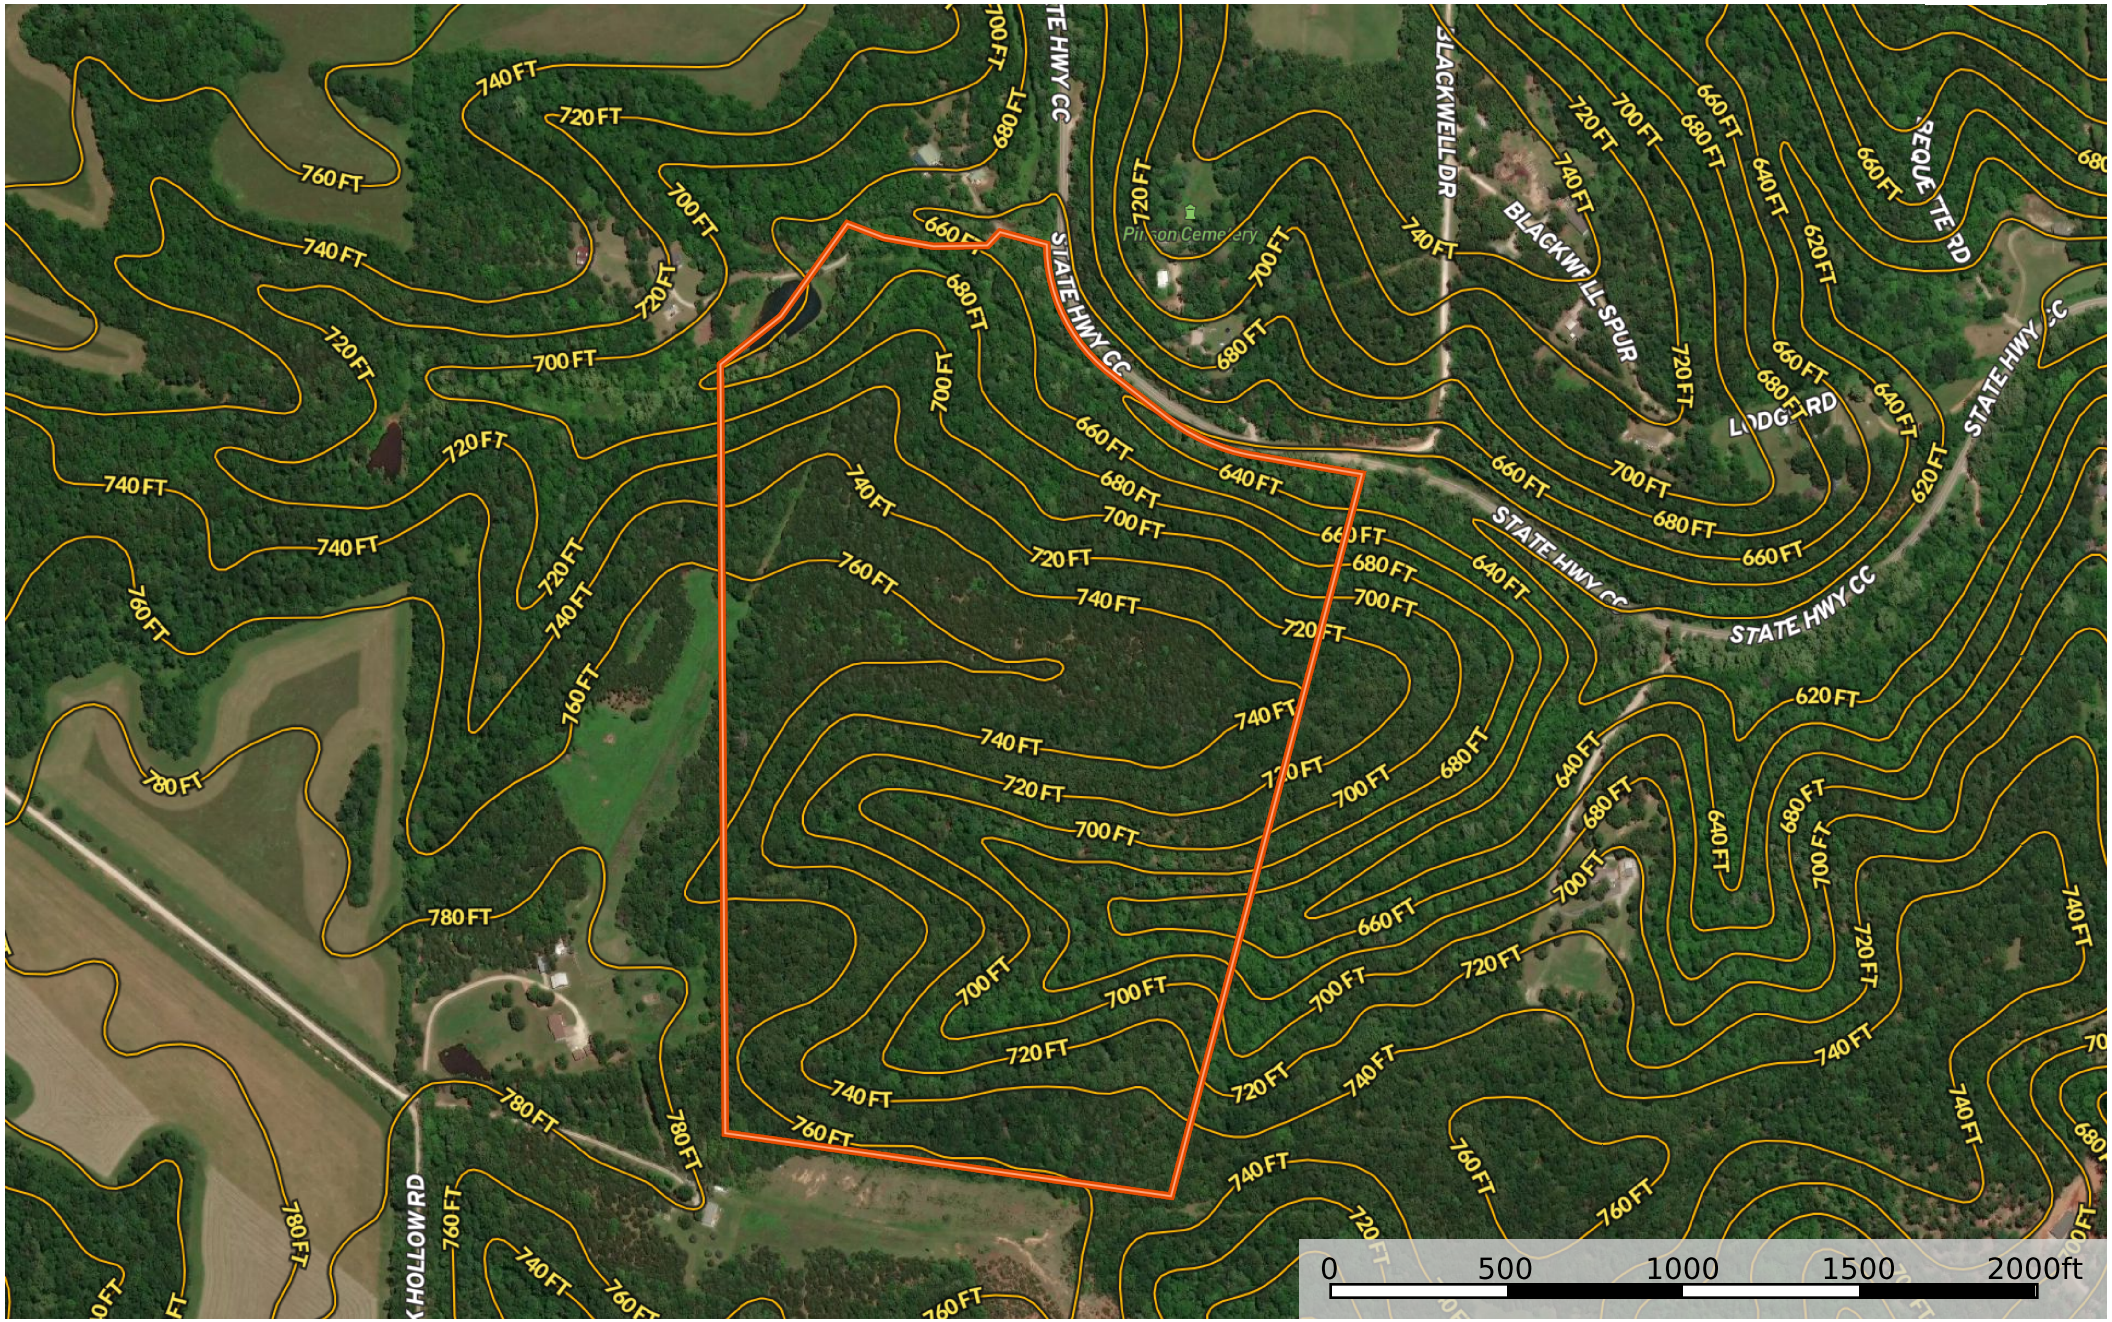

Blackwell 82
St. Francois County, Missouri, 82 AC +/-

 Boundary