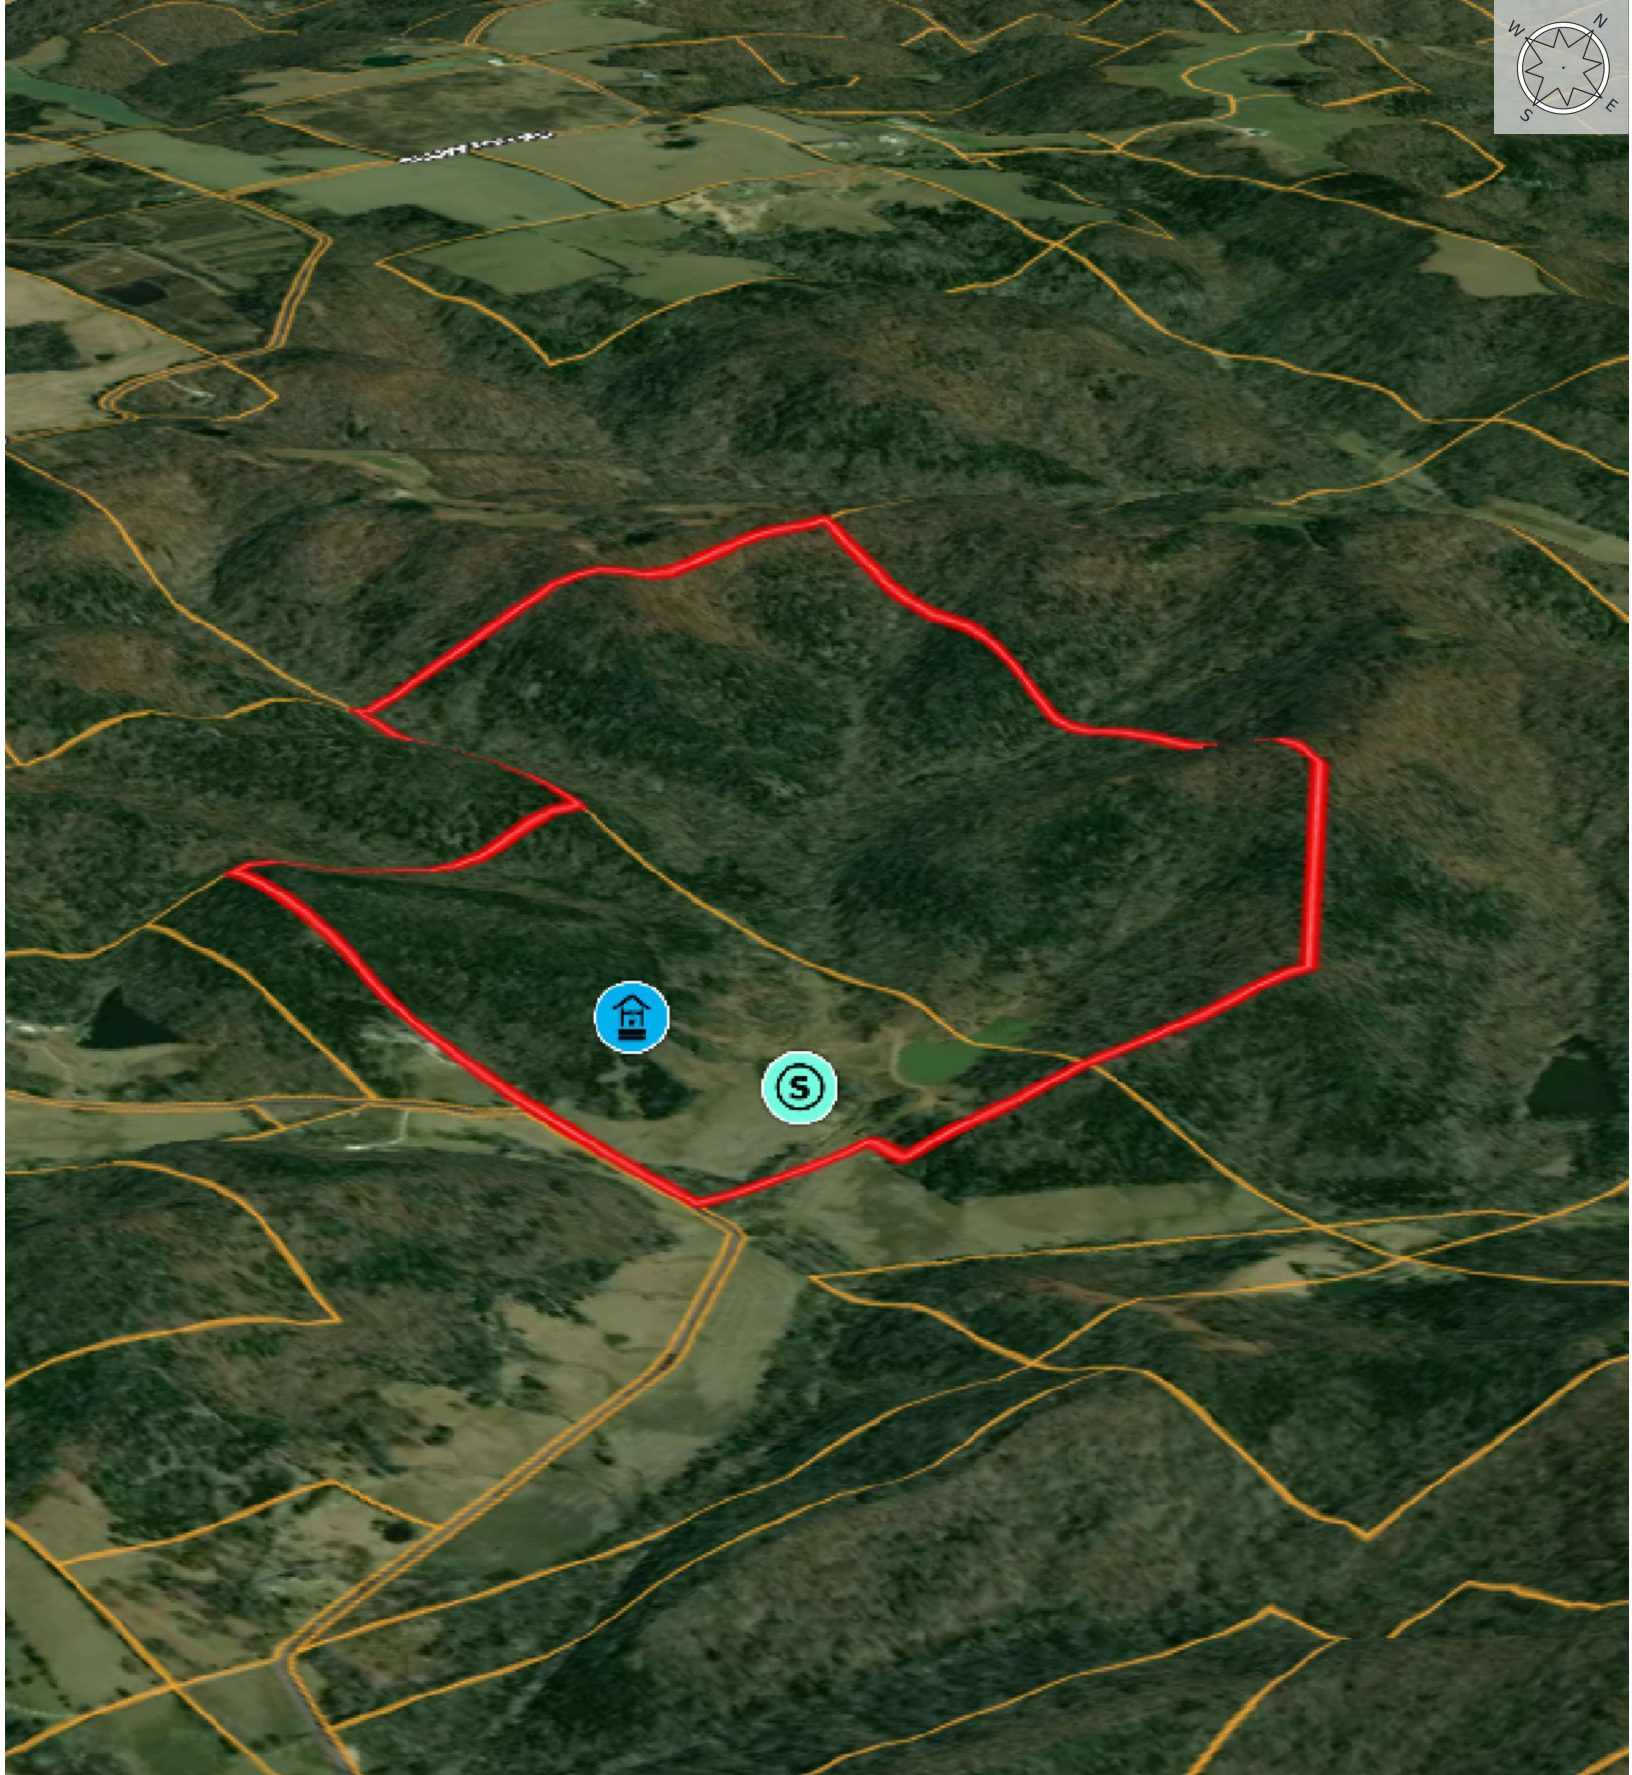

Montgomery 230

Montgomery County, Missouri, 230 AC +/-

- Spring
- Well
- Montgomery 230 +/-